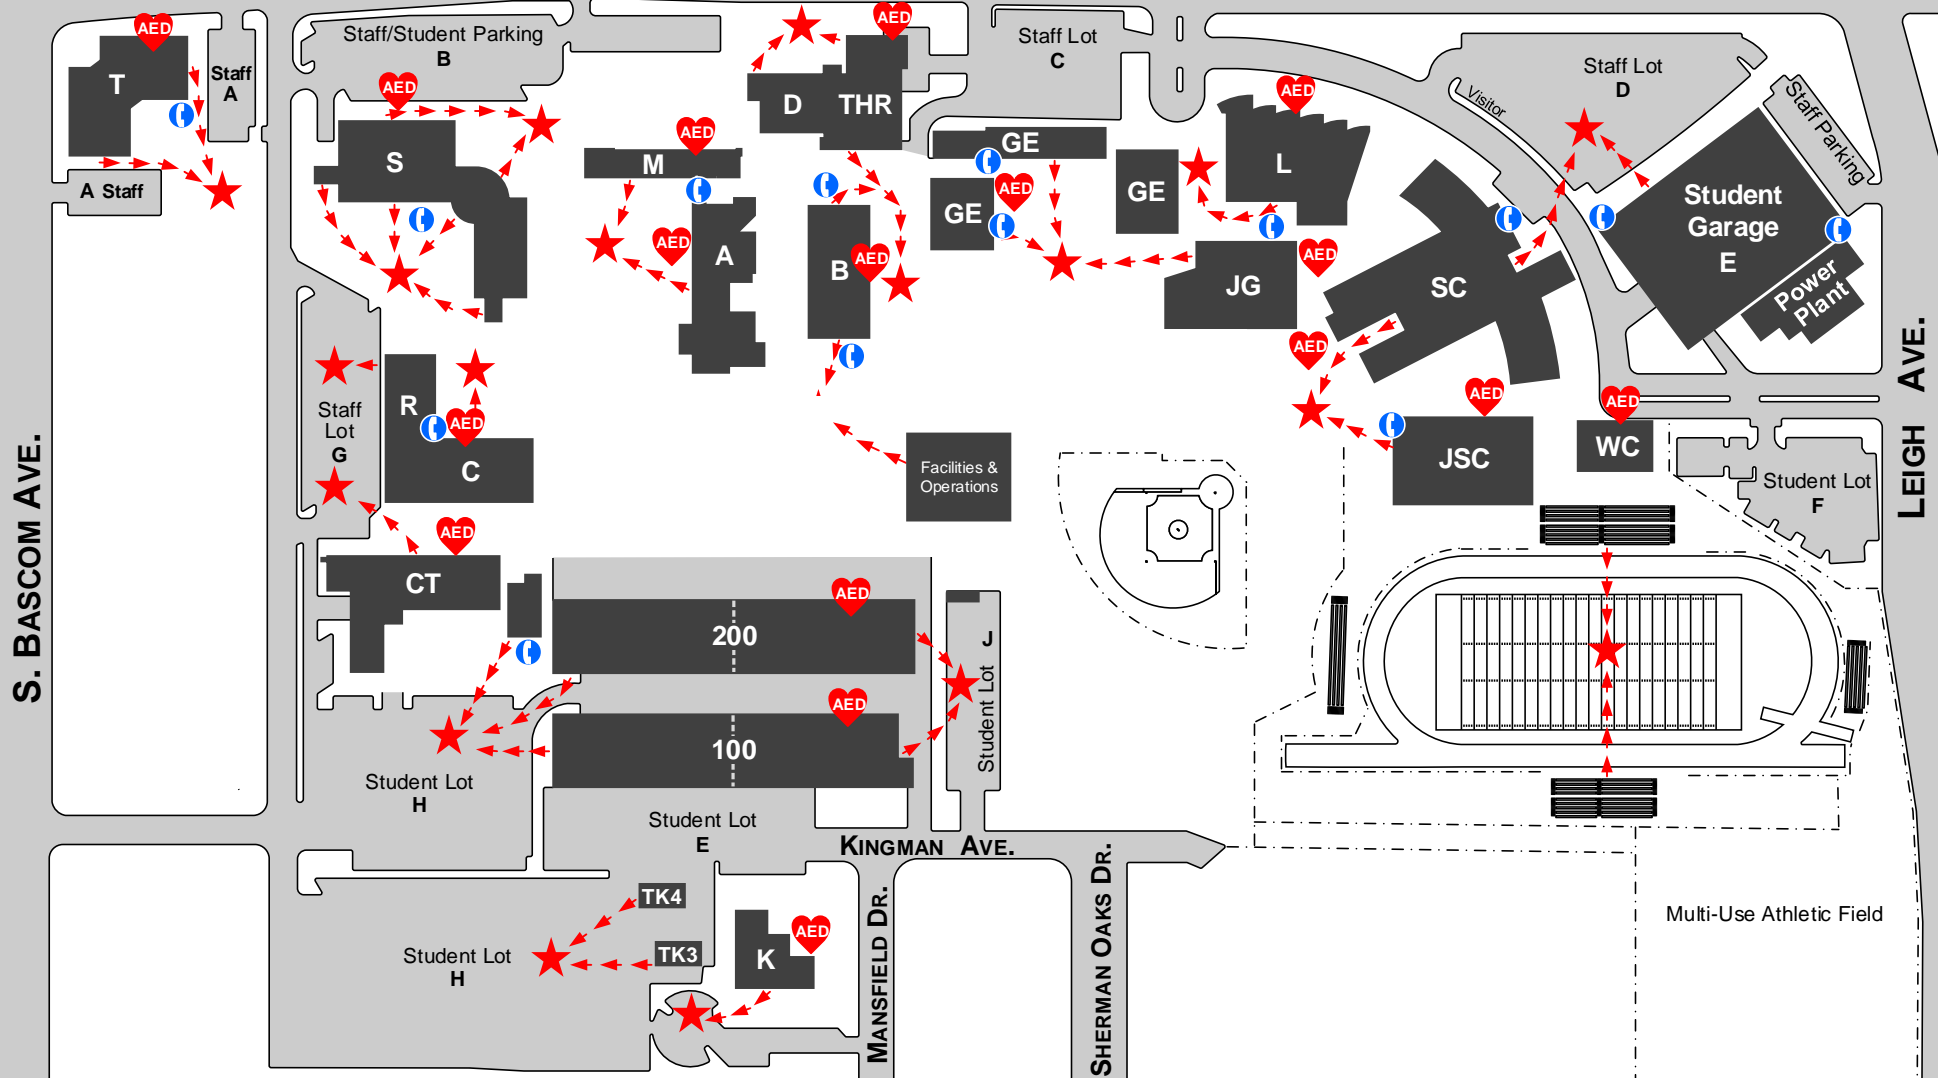

Evacuation Map

One Way → →

→ → One Way

- | | | |
|----------------------------------|----------------------------------|----------------------------|
| 100 Classrooms | GE General Education | R Reprographics |
| 200 Classrooms | JG Jaguar Gym | S Science Complex |
| A Fine Arts Center | JSC Jaguar Sports Complex | T Technology Center |
| B Business | K Bond Program Management | THR Theater |
| C Cosmetology Esthetician | L Cesar E Chavez Library | TK3 SCCOE Connect |
| CT Career Technology | M Multi-Disciplinary | TK4 SCCOE Connect |
| D Drama | MU Multi-Use Field | WC Wellness Center |

- | | |
|--------------------------|--|
| SC Student Center | ★ Evacuation Point |
| Admission & Records | ←←← Evacuation Direction |
| Assessment Center | ♥ AED Automated External Defibrillator |
| Cafeteria | ⓘ Emergency Phone |
| Campus Police | |
| Campus Store | |
| Counseling | |
| Financial Aid | |
| Info Desk | |