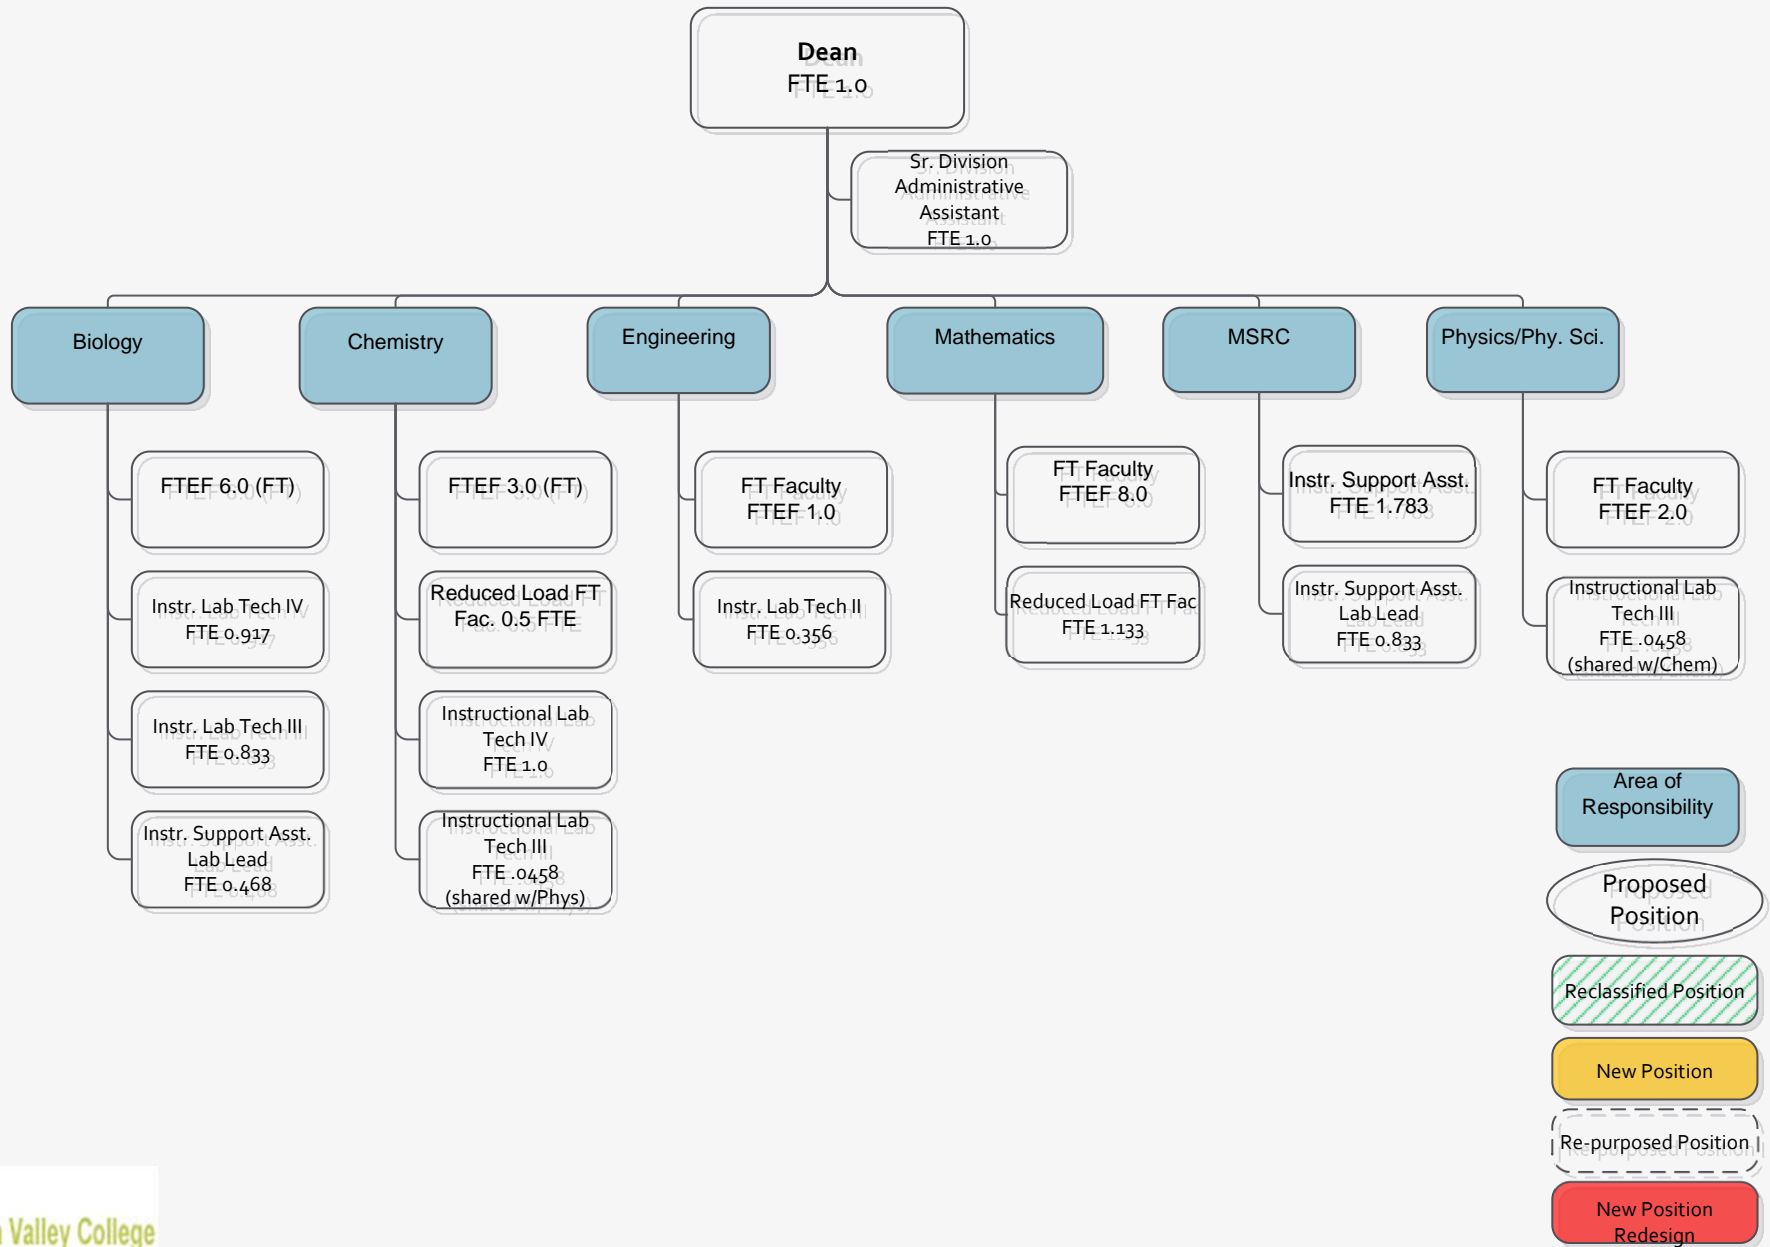

Evergreen Valley College Organizational Chart

- Area of Responsibility
- Proposed Position
- Reclassified Position
- New Position
- Re-purposed Position
- New Position Redesign

Academic Affairs

- Area of Responsibility
- Proposed Position
- Reclassified Position
- New Position
- Re-purposed Position
- New Position Redesign

Language Arts

Library & Learning Resource Center

- Area of Responsibility
- Proposed Position
- Reclassified Position
- New Position
- Re-purposed Position
- New Position Redesign

Math, Science & Engineering

Business and Workforce Development

- Area of Responsibility
- Proposed Position
- Reclassified Position
- New Position
- Re-purposed Position
- New Position Redesign

Nursing & Allied Health

Social Science, Humanities, Arts & Physical Education

- Area of Responsibility
- Proposed Position
- Reclassified Position
- New Position
- Re-purposed Position
- New Position Redesign

Social Science, Humanities, Arts & Physical Education

- Area of Responsibility
- Proposed Position
- Reclassified Position
- New Position
- Re-purposed Position
- New Position Redesign