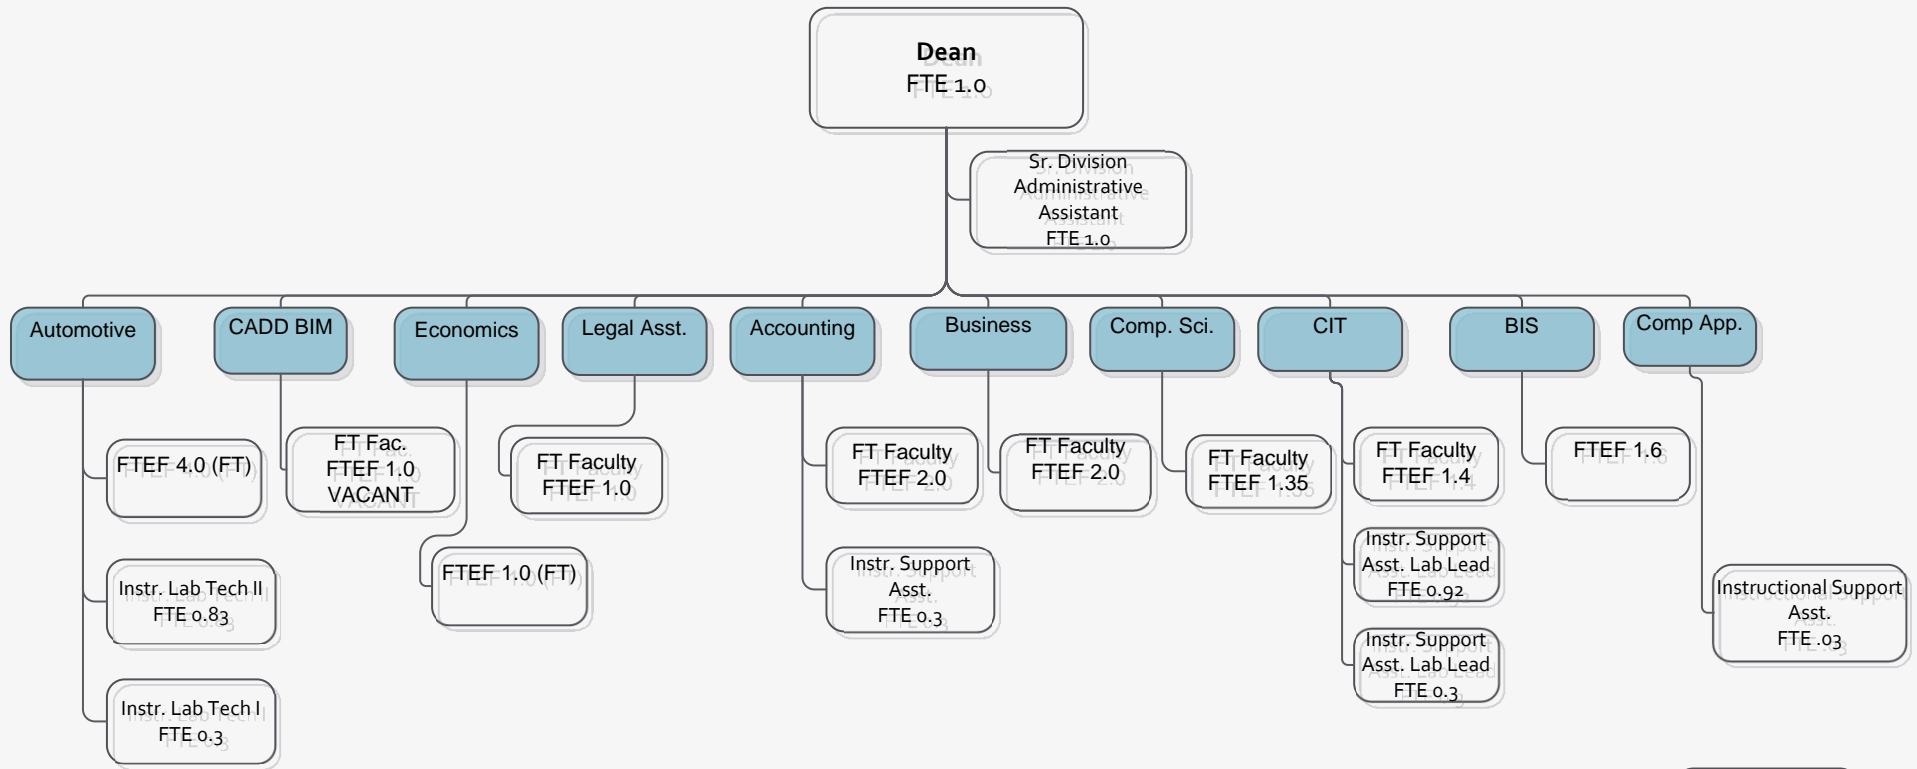

Evergreen Valley College Organizational Chart

- Area of Responsibility
- Proposed Position
- Reclassified Position
- New Position
- Re-purposed Position
- New Position Redesign

Academic Affairs

- Area of Responsibility
- Proposed Position
- Reclassified Position
- New Position
- Re-purposed Position
- New Position Redesign

Language Arts

Library & Learning Resource Center

- Area of Responsibility
- Proposed Position
- Reclassified Position
- New Position
- Re-purposed Position
- New Position Redesign

Math, Science & Engineering

Business and Workforce Development

- Area of Responsibility
- Proposed Position
- Reclassified Position
- New Position
- Re-purposed Position
- New Position Redesign

Nursing & Allied Health

Social Science, Humanities, Arts & Physical Education

Student Success

- Area of Responsibility
- Proposed Position
- Reclassified Position
- New Position
- Re-purposed Position
- New Position Redesign

Enrollment Services

Student Services

- Area of Responsibility
- Proposed Position
- Reclassified Position
- New Position
- Re-purposed Position
- New Position Redesign