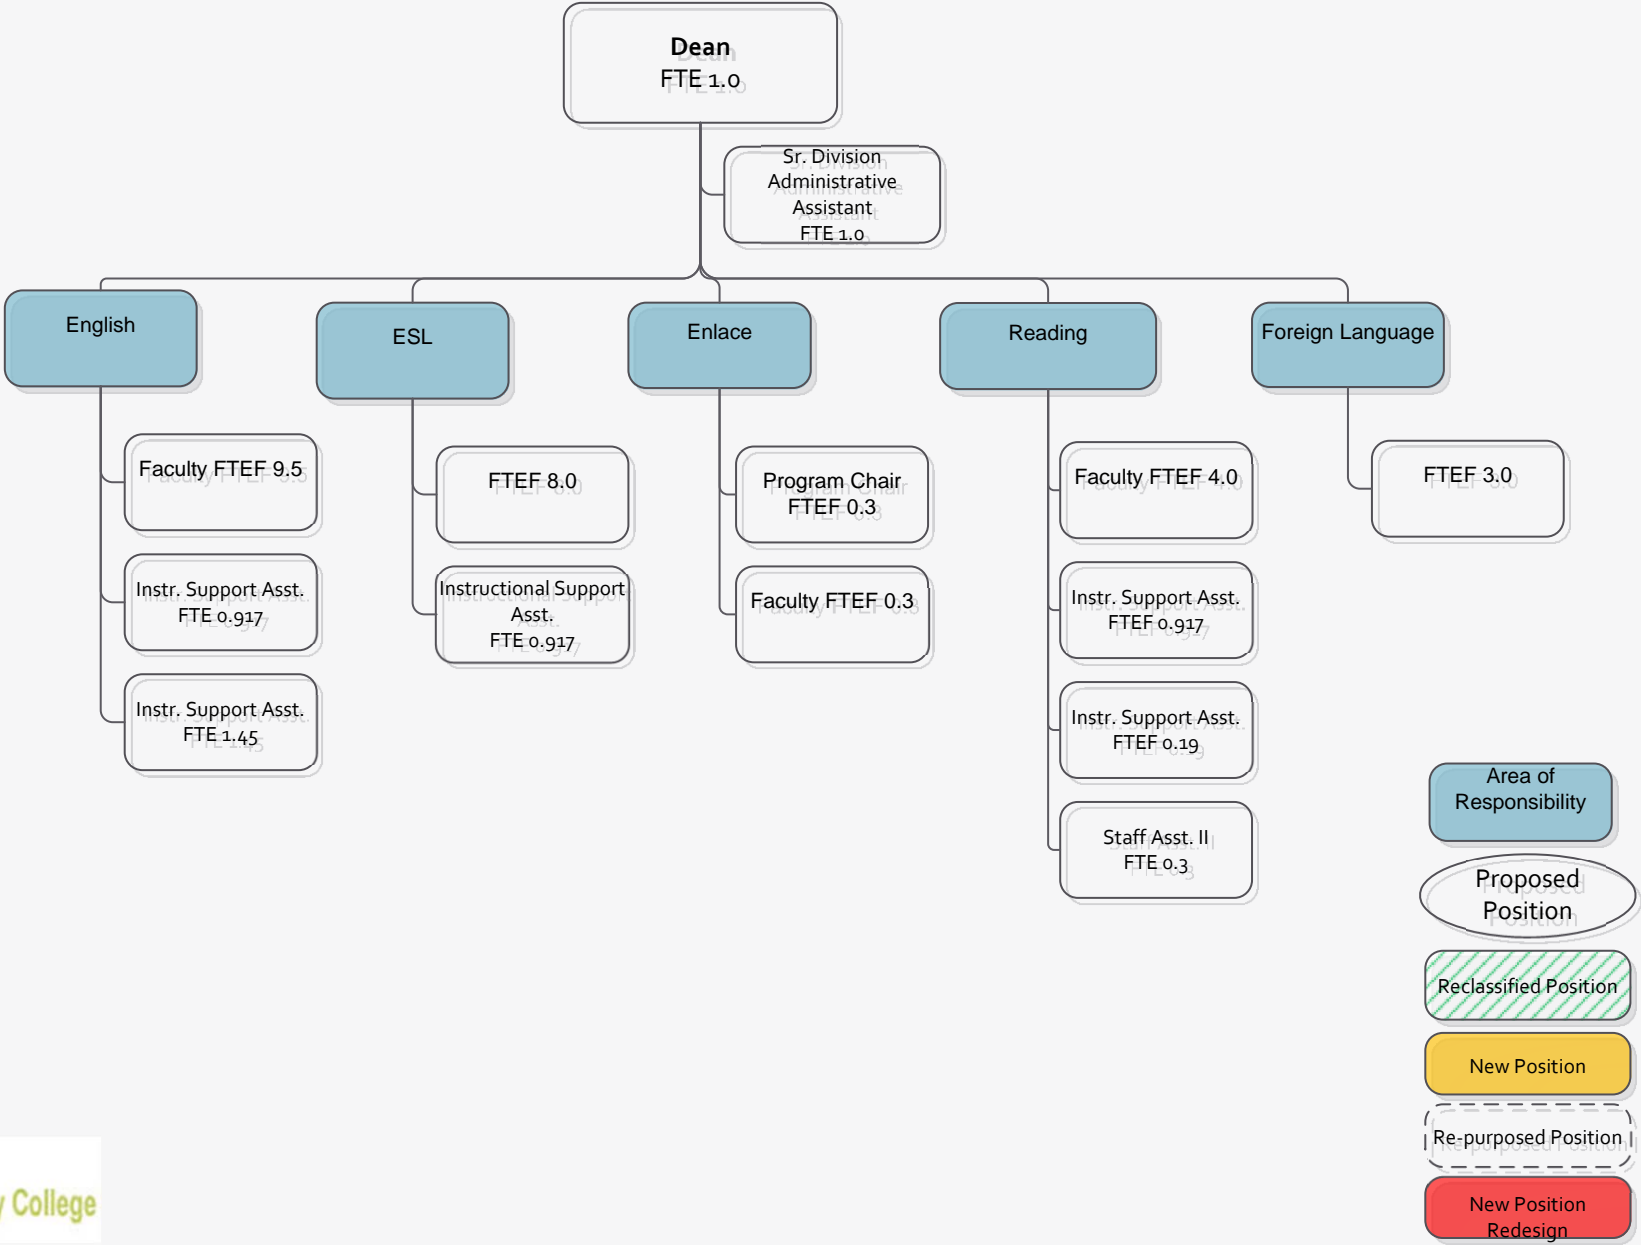

Evergreen Valley College Organizational Chart

- Area of Responsibility
- Proposed Position
- Reclassified Position
- New Position
- Re-purposed Position
- New Position Redesign

Academic Affairs

- Area of Responsibility
- Proposed Position
- Reclassified Position
- New Position
- Re-purposed Position
- New Position Redesign

Language Arts

Library & Learning Resource Center

- Area of Responsibility
- Proposed Position
- Reclassified Position
- New Position
- Re-purposed Position
- New Position Redesign

Math, Science & Engineering

Business and Workforce Development

- Area of Responsibility
- Proposed Position
- Reclassified Position
- New Position
- Re-purposed Position
- New Position Redesign

Nursing & Allied Health

Social Science, Humanities, Arts & Physical Education

Administrative Services

- Area of Responsibility
- Proposed Position
- Reclassified Position
- New Position
- Re-purposed Position
- New Position Redesign

Student Affairs

- Area of Responsibility
- Proposed Position
- Reclassified Position
- New Position
- Re-purposed Position
- New Position Redesign