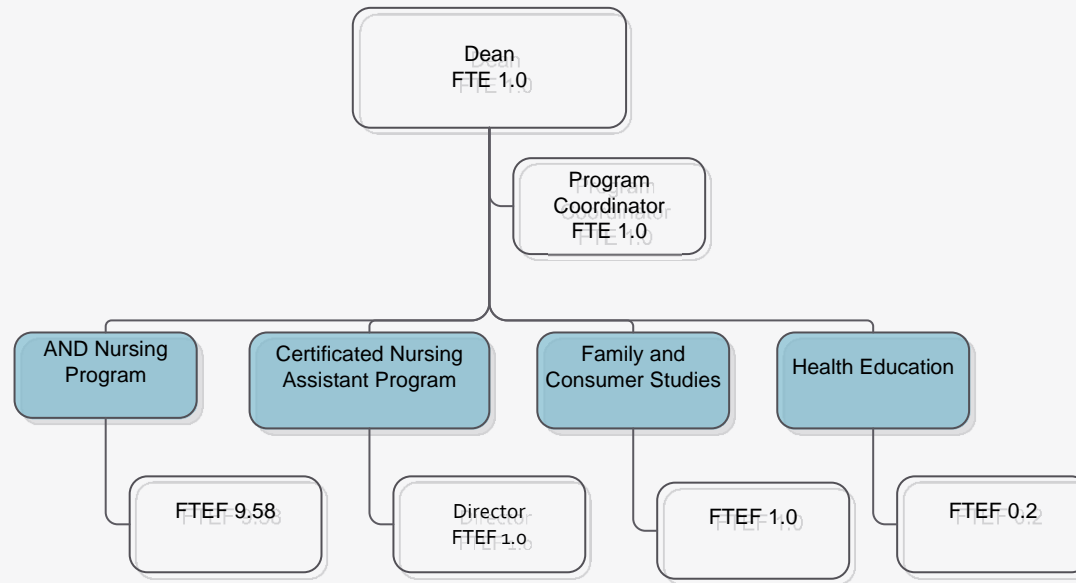

Evergreen Valley College Organizational Chart

- Area of Responsibility
- Proposed Position
- Reclassified Position
- New Position
- Re-purposed Position
- New Position Redesign

Academic Affairs

- Area of Responsibility
- Proposed Position
- Reclassified Position
- New Position
- Re-purposed Position
- New Position Redesign

Language Arts

Library & Learning Resource Center

- Area of Responsibility
- Proposed Position
- Reclassified Position
- New Position
- Re-purposed Position
- New Position Redesign

Math, Science & Engineering

Business and Workforce Development

- Area of Responsibility
- Proposed Position
- Reclassified Position
- New Position
- Re-purposed Position
- New Position Redesign

Nursing & Allied Health

Social Science, Humanities, Arts & Physical Education