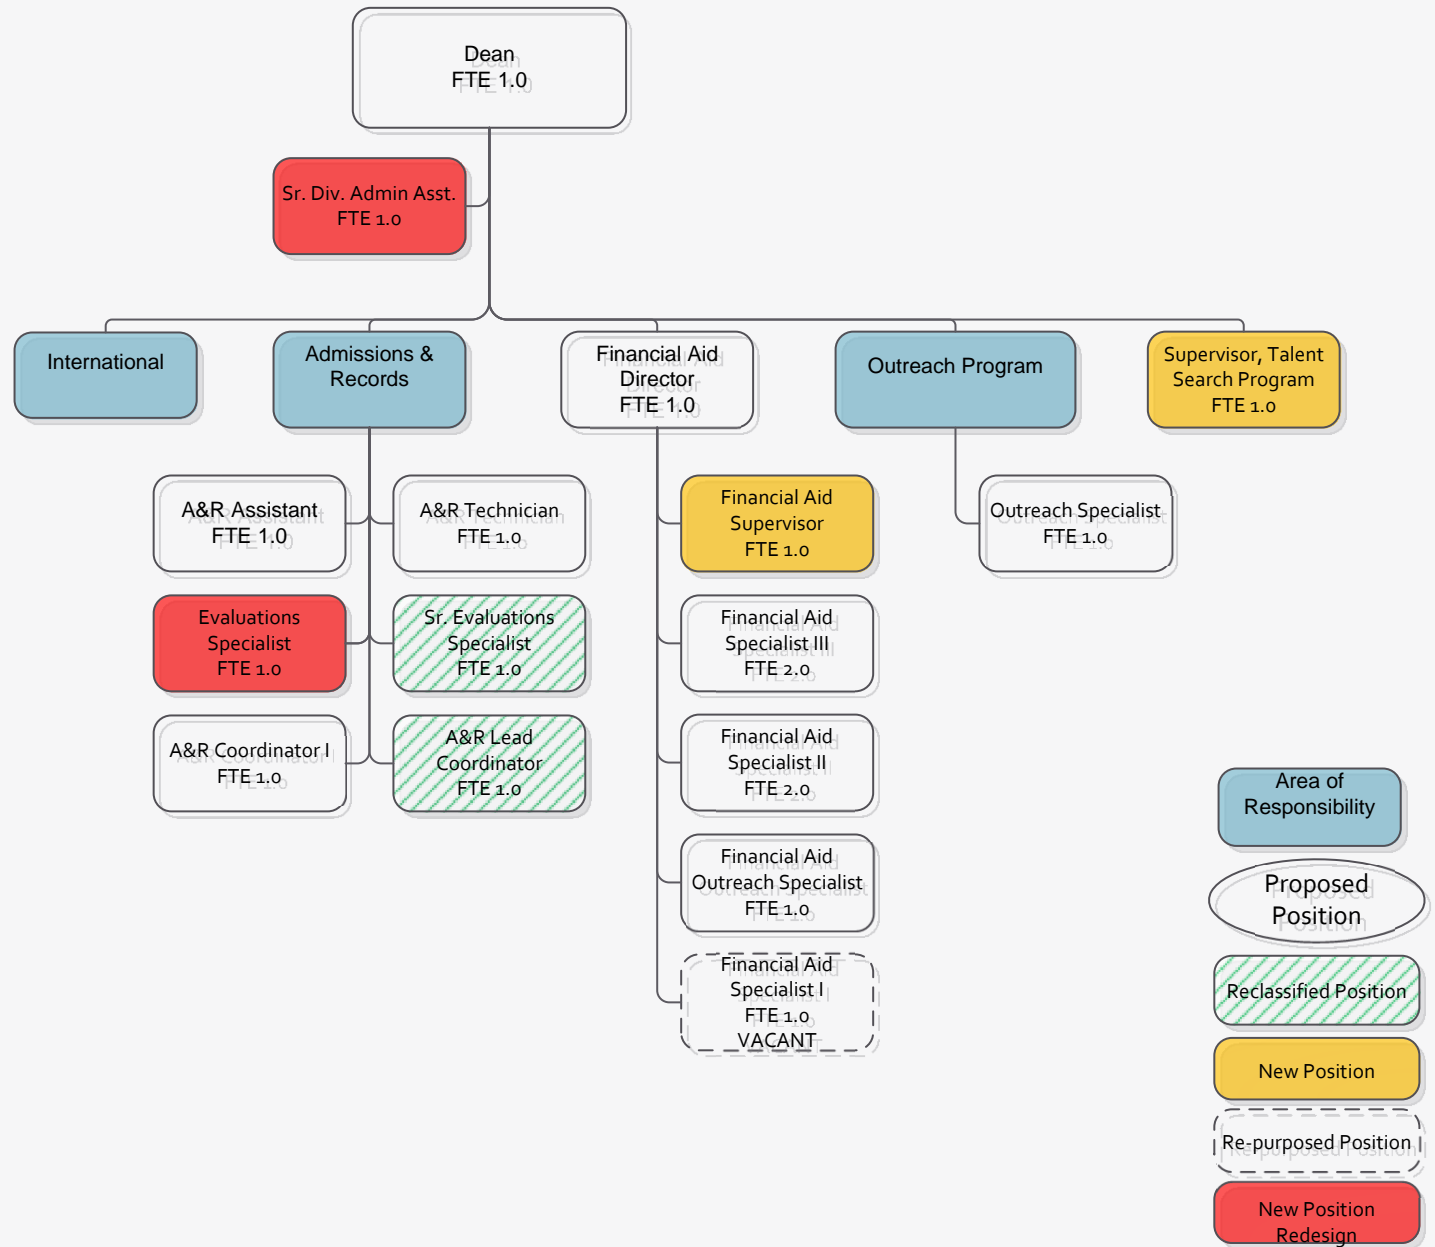

Enrollment Services