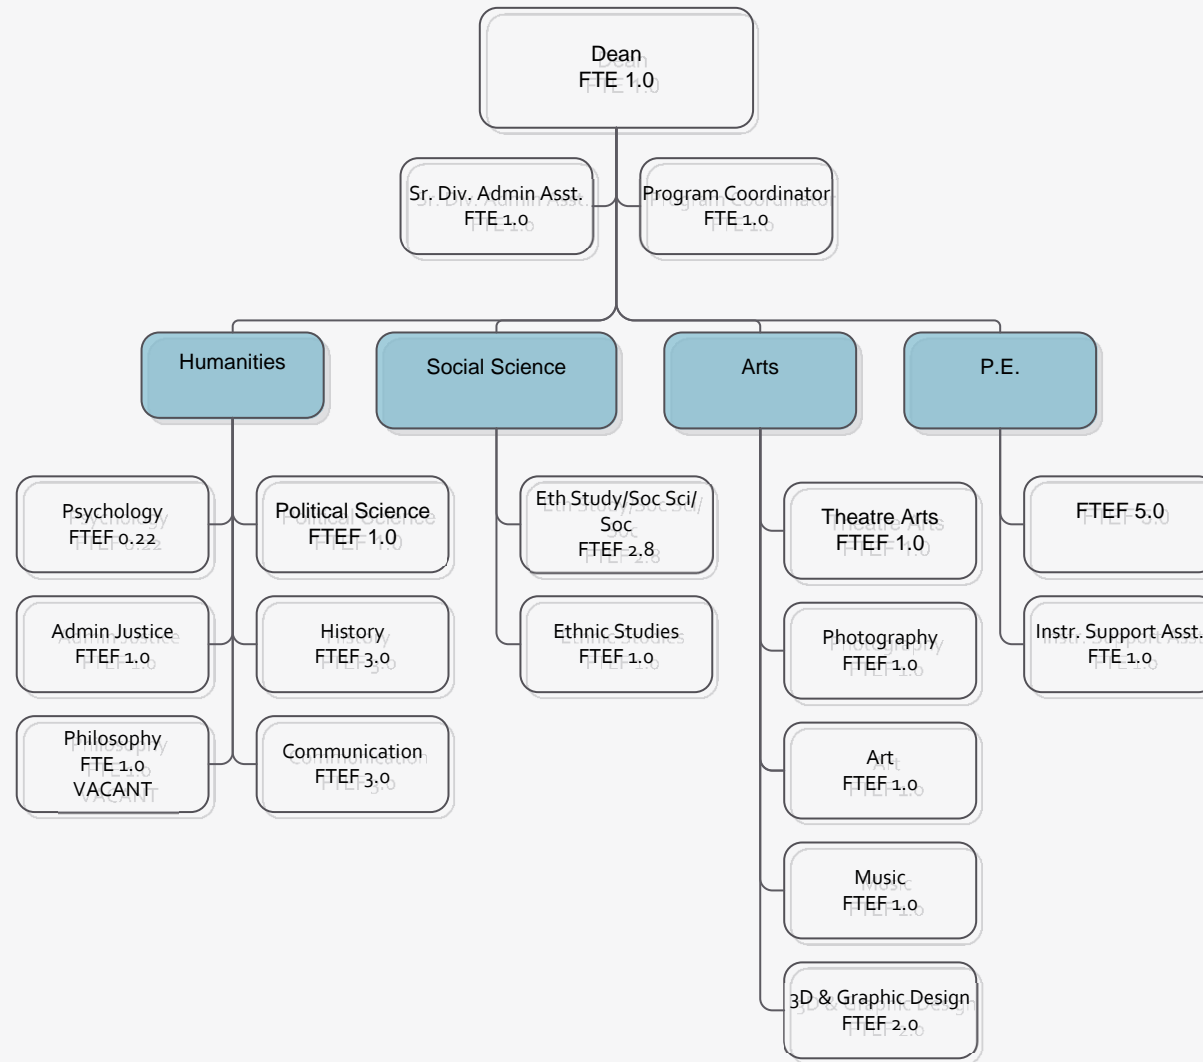

Social Science, Humanities, Arts & Physical Education

- Area of Responsibility
- Proposed Position
- Reclassified Position
- New Position
- Re-purposed Position
- New Position Redesign