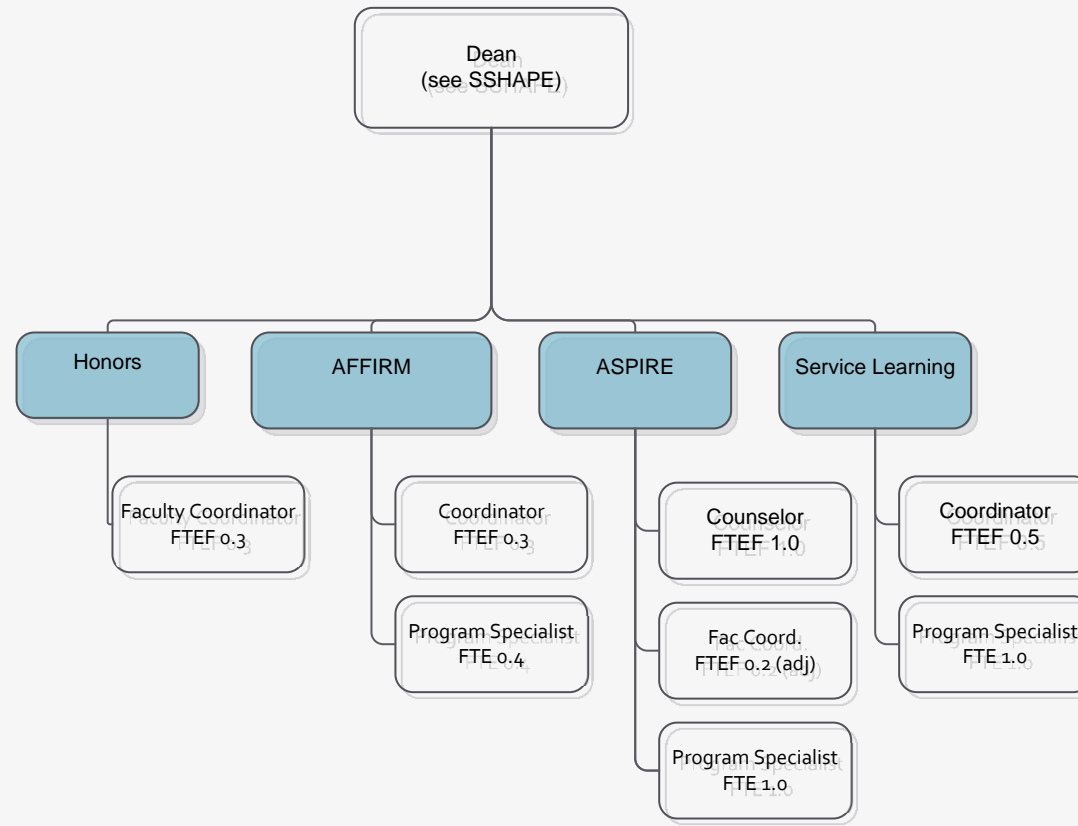

Evergreen Valley College Organizational Chart

- Area of Responsibility
- Proposed Position
- Reclassified Position
- New Position
- Re-purposed Position
- New Position Redesign

Academic Affairs

- Area of Responsibility
- Proposed Position
- Reclassified Position
- New Position
- Re-purposed Position
- New Position Redesign

Language Arts

Library & Learning Resource Center

- Area of Responsibility
- Proposed Position
- Reclassified Position
- New Position
- Re-purposed Position
- New Position Redesign

Math, Science & Engineering

Business and Workforce Development

- Area of Responsibility
- Proposed Position
- Reclassified Position
- New Position
- Re-purposed Position
- New Position Redesign

Nursing & Allied Health

Social Science, Humanities, Arts & Physical Education

- Area of Responsibility
- Proposed Position
- Reclassified Position
- New Position
- Re-purposed Position
- New Position Redesign

Social Science, Humanities, Arts & Physical Education

- Area of Responsibility
- Proposed Position
- Reclassified Position
- New Position
- Re-purposed Position
- New Position Redesign