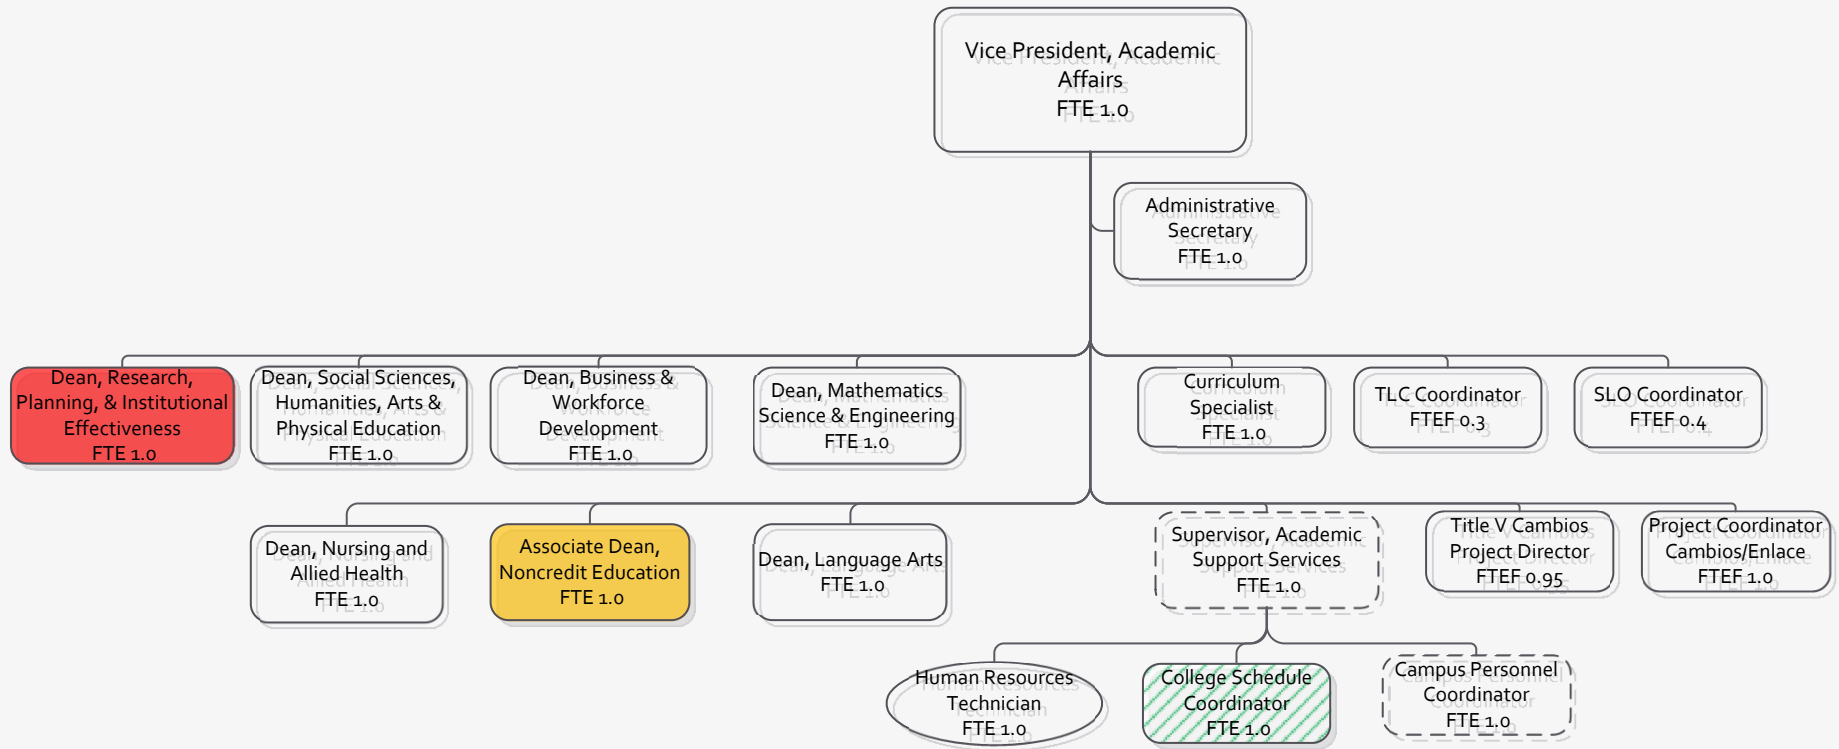

Evergreen Valley College Organizational Chart

- Area of Responsibility
- Proposed Position
- Reclassified Position
- New Position
- Re-purposed Position
- New Position Redesign

Academic Affairs

- Area of Responsibility
- Proposed Position
- Reclassified Position
- New Position
- Re-purposed Position
- New Position Redesign

Language Arts

Library & Learning Resource Center

- Area of Responsibility
- Proposed Position
- Reclassified Position
- New Position
- Re-purposed Position
- New Position Redesign

Math, Science & Engineering

Business and Workforce Development

- Area of Responsibility
- Proposed Position
- Reclassified Position
- New Position
- Re-purposed Position
- New Position Redesign

Nursing & Allied Health

Social Science, Humanities, Arts & Physical Education