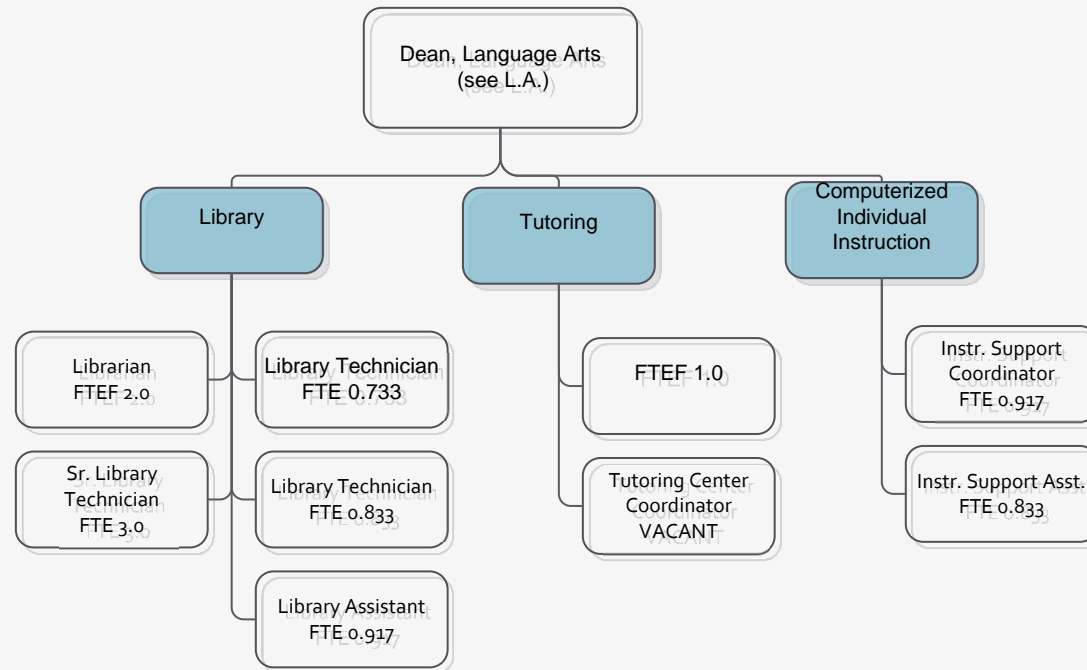

Evergreen Valley College Organizational Chart

- Area of Responsibility
- Proposed Position
- Reclassified Position
- New Position
- Re-purposed Position
- New Position Redesign

Academic Affairs

- Area of Responsibility
- Proposed Position
- Reclassified Position
- New Position
- Re-purposed Position
- New Position Redesign

Language Arts

Library & Learning Resource Center

- Area of Responsibility
- Proposed Position
- Reclassified Position
- New Position
- Re-purposed Position
- New Position Redesign

Math, Science & Engineering

Student Success

- Area of Responsibility
- Proposed Position
- Reclassified Position
- New Position
- Re-purposed Position
- New Position Redesign

Enrollment Services

Student Services

- Area of Responsibility
- Proposed Position
- Reclassified Position
- New Position
- Re-purposed Position
- New Position Redesign