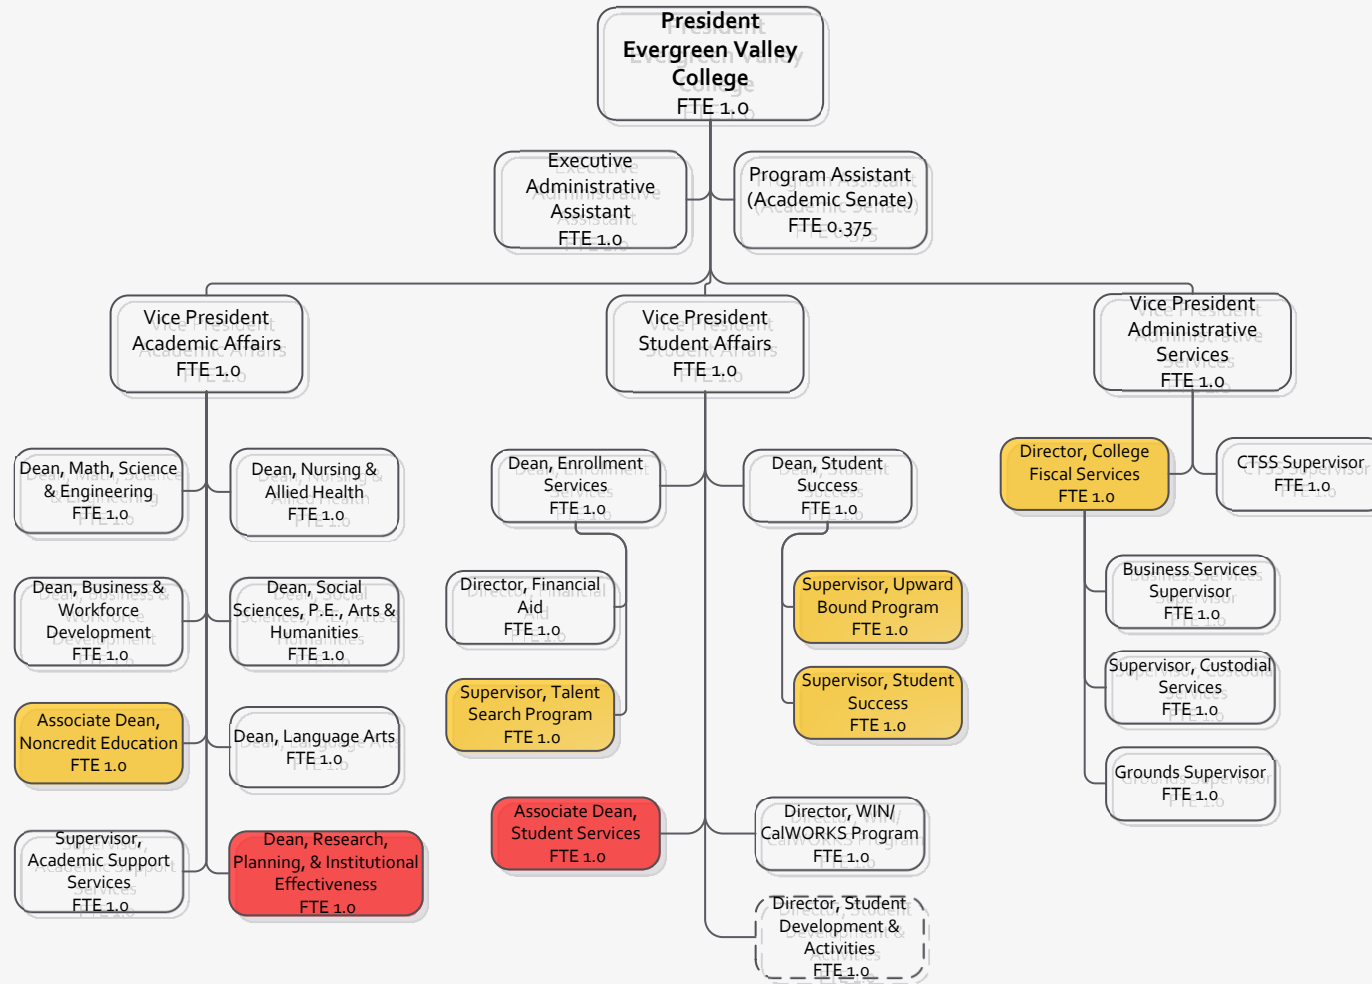

Evergreen Valley College Organizational Chart

- Area of Responsibility
- Proposed Position
- Reclassified Position
- New Position
- Re-purposed Position
- New Position Redesign

Academic Affairs

- Area of Responsibility
- Proposed Position
- Reclassified Position
- New Position
- Re-purposed Position
- New Position Redesign

Language Arts

Library & Learning Resource Center

- Area of Responsibility
- Proposed Position
- Reclassified Position
- New Position
- Re-purposed Position
- New Position Redesign

Math, Science & Engineering

Business and Workforce Development

- Area of Responsibility
- Proposed Position
- Reclassified Position
- New Position
- Re-purposed Position
- New Position Redesign

Nursing & Allied Health

Social Science, Humanities, Arts & Physical Education