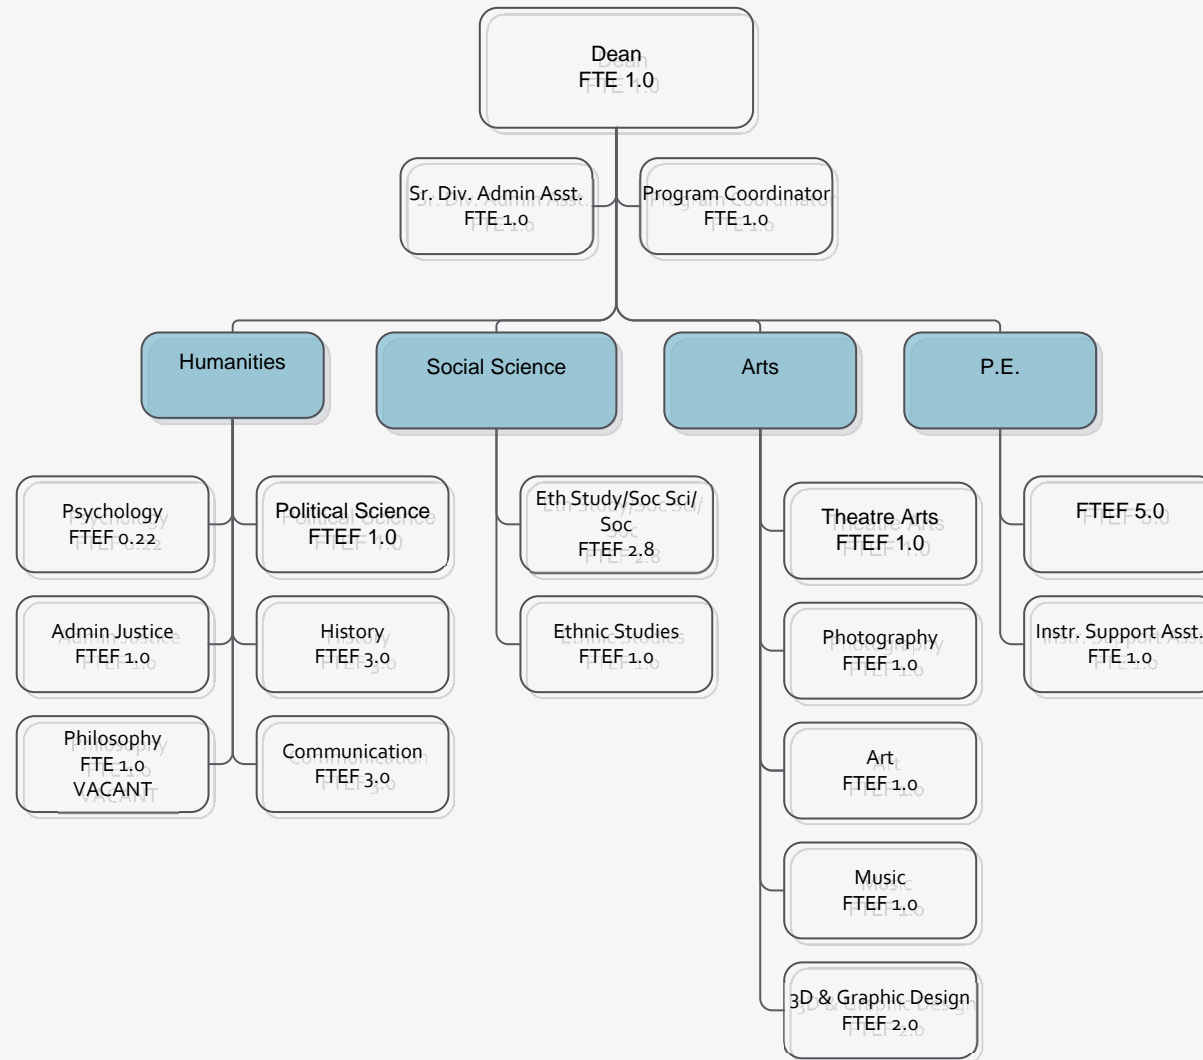

Social Science, Humanities, Arts & Physical Education

- Area of Responsibility
- Proposed Position
- Reclassified Position
- New Position
- Re-purposed Position
- New Position Redesign