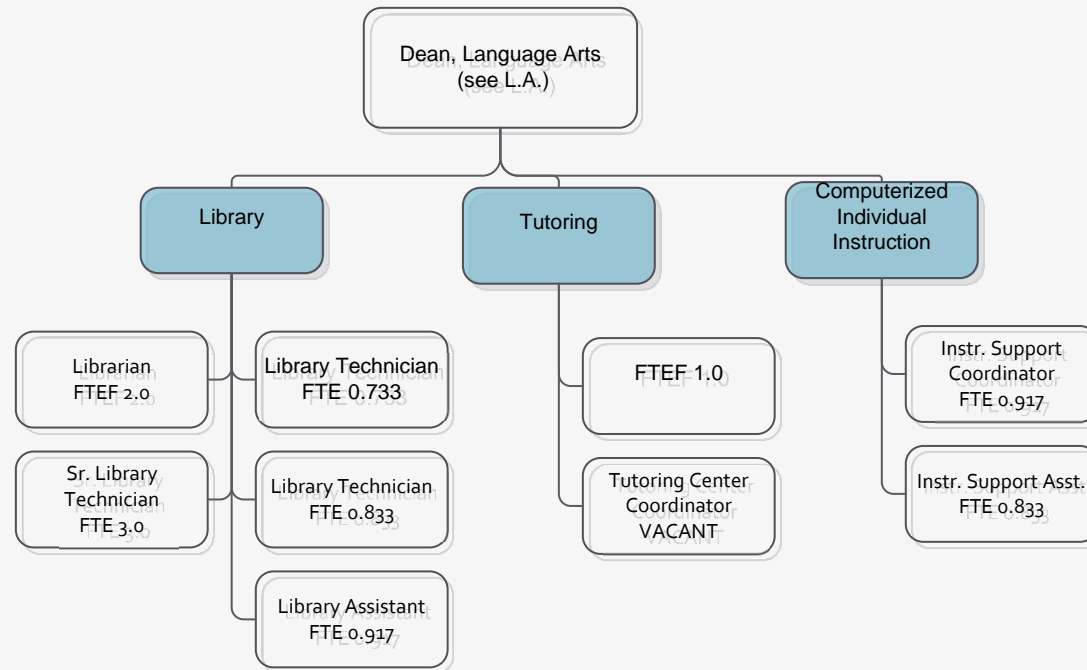

Evergreen Valley College Organizational Chart

Academic Affairs

- Area of Responsibility
- Proposed Position
- Reclassified Position
- New Position
- Re-purposed Position
- New Position Redesign

Language Arts

Library & Learning Resource Center

- Area of Responsibility
- Proposed Position
- Reclassified Position
- New Position
- Re-purposed Position
- New Position Redesign

Math, Science & Engineering

Business and Workforce Development

Student Affairs

- Area of Responsibility
- Proposed Position
- Reclassified Position
- New Position
- Re-purposed Position
- New Position Redesign

Student Success

- Area of Responsibility
- Proposed Position
- Reclassified Position
- New Position
- Re-purposed Position
- New Position Redesign

Enrollment Services

Student Services

- Area of Responsibility
- Proposed Position
- Reclassified Position
- New Position
- Re-purposed Position
- New Position Redesign

Student Development & Activities