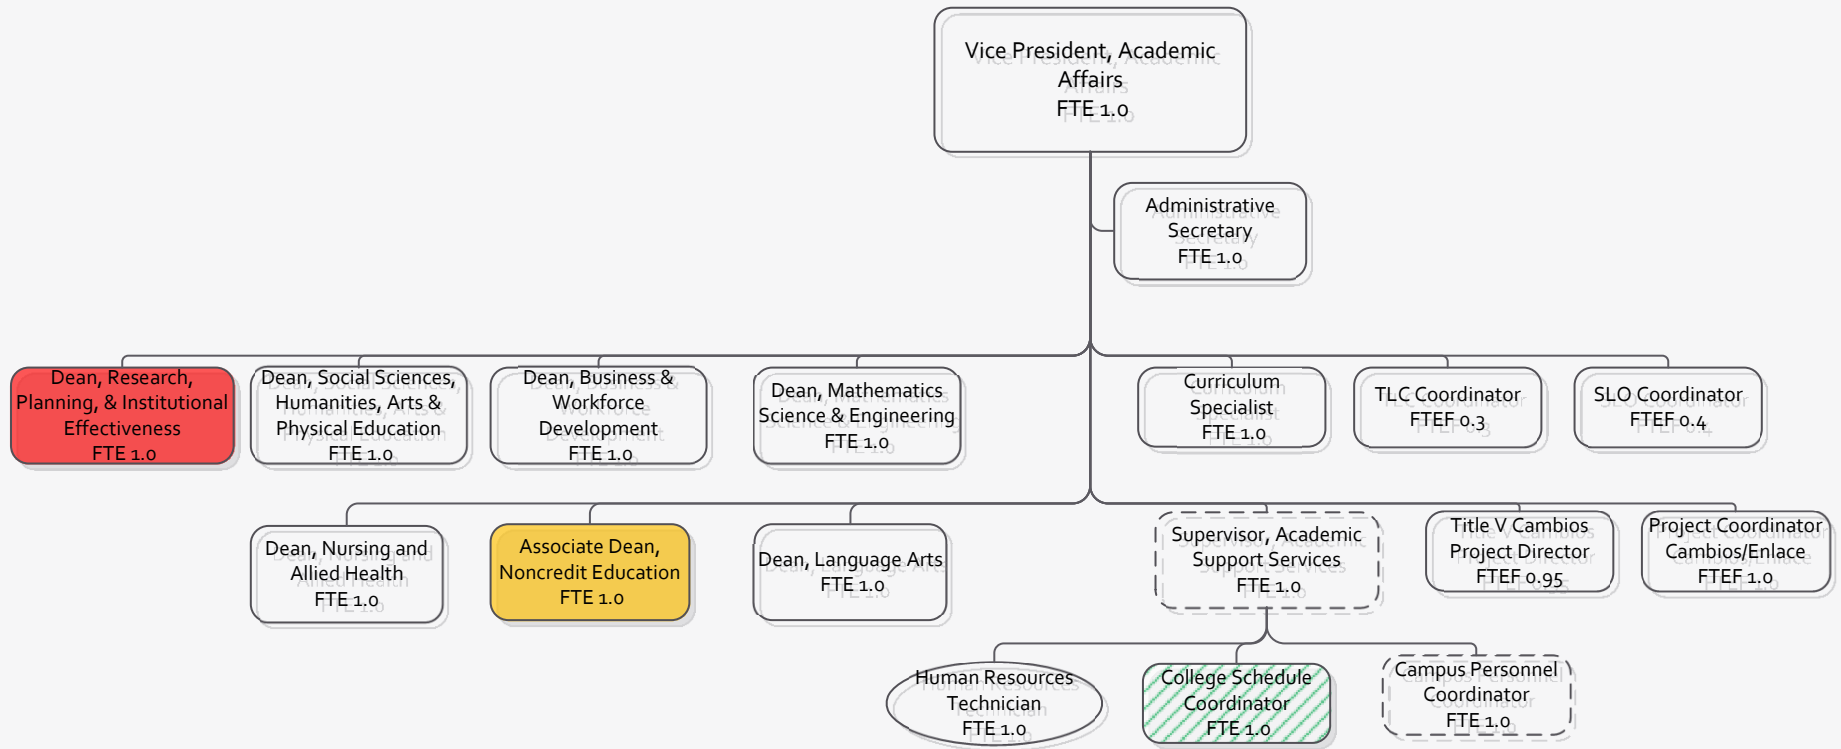

Evergreen Valley College Organizational Chart

Academic Affairs

- Area of Responsibility
- Proposed Position
- Reclassified Position
- New Position
- Re-purposed Position
- New Position Redesign

Language Arts

Library & Learning Resource Center

- Area of Responsibility
- Proposed Position
- Reclassified Position
- New Position
- Re-purposed Position
- New Position Redesign

Math, Science & Engineering

Business and Workforce Development

- Area of Responsibility
- Proposed Position
- Reclassified Position
- New Position
- Re-purposed Position
- New Position Redesign

Nursing & Allied Health

- Area of Responsibility
- Proposed Position
- Reclassified Position
- New Position
- Re-purposed Position
- New Position Redesign

Student Affairs

- Area of Responsibility
- Proposed Position
- Reclassified Position
- New Position
- Re-purposed Position
- New Position Redesign

Student Success

- Area of Responsibility
- Proposed Position
- Reclassified Position
- New Position
- Re-purposed Position
- New Position Redesign