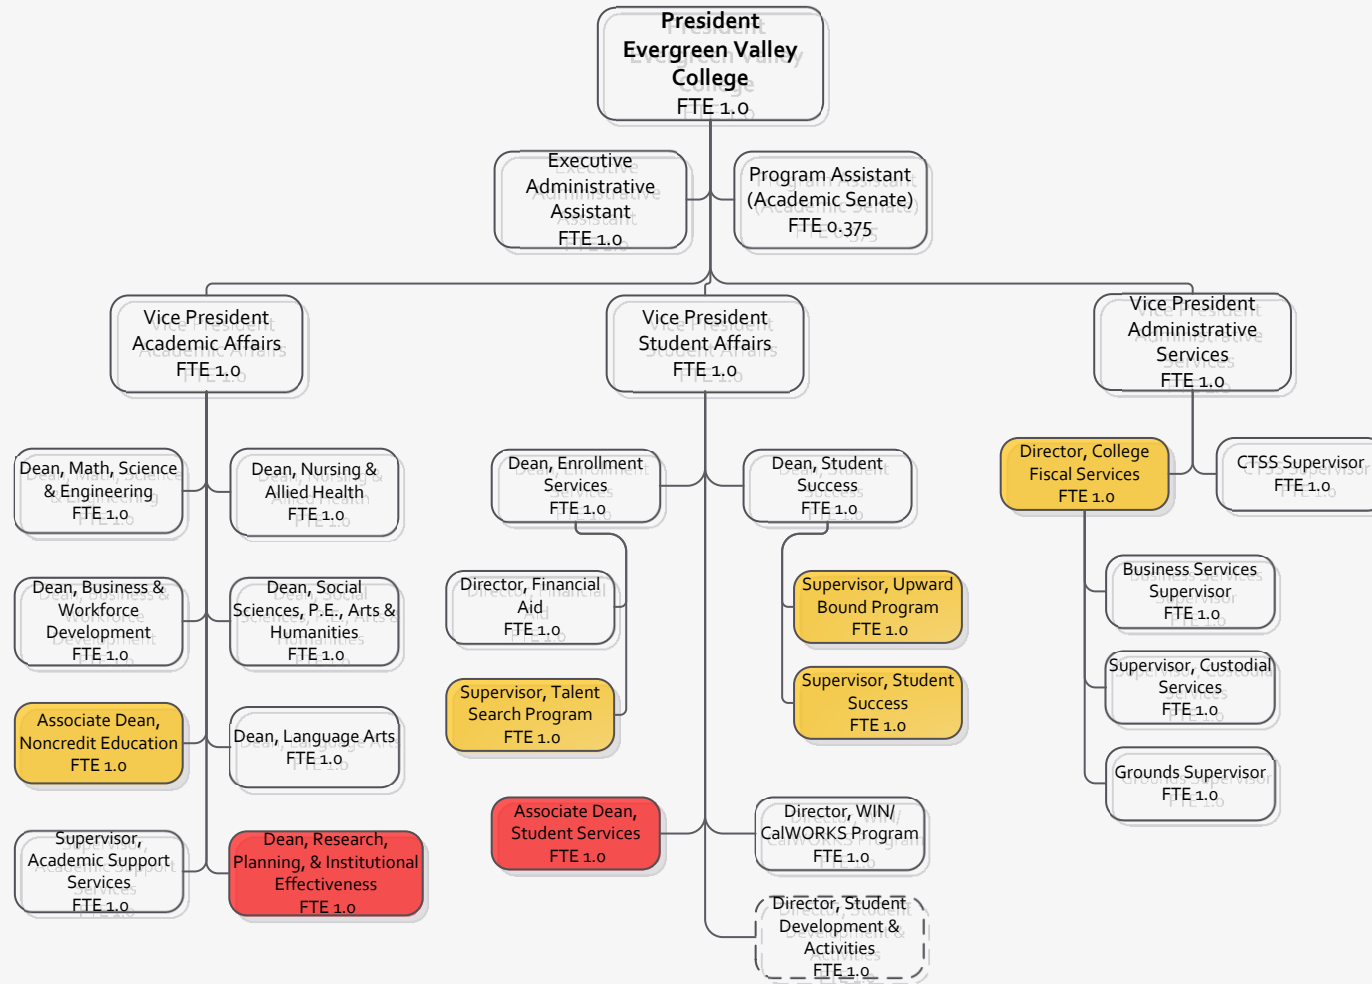

Evergreen Valley College Organizational Chart

Academic Affairs

- Area of Responsibility
- Proposed Position
- Reclassified Position
- New Position
- Re-purposed Position
- New Position Redesign

Language Arts

Library & Learning Resource Center

- Area of Responsibility
- Proposed Position
- Reclassified Position
- New Position
- Re-purposed Position
- New Position Redesign

Math, Science & Engineering

Business and Workforce Development

- Area of Responsibility
- Proposed Position
- Reclassified Position
- New Position
- Re-purposed Position
- New Position Redesign

Nursing & Allied Health

- Area of Responsibility
- Proposed Position
- Reclassified Position
- New Position
- Re-purposed Position
- New Position Redesign

- Area of Responsibility
- Proposed Position
- Reclassified Position
- New Position
- Re-purposed Position
- New Position Redesign

Administrative Services

- Area of Responsibility
- Proposed Position
- Reclassified Position
- New Position
- Re-purposed Position
- New Position Redesign