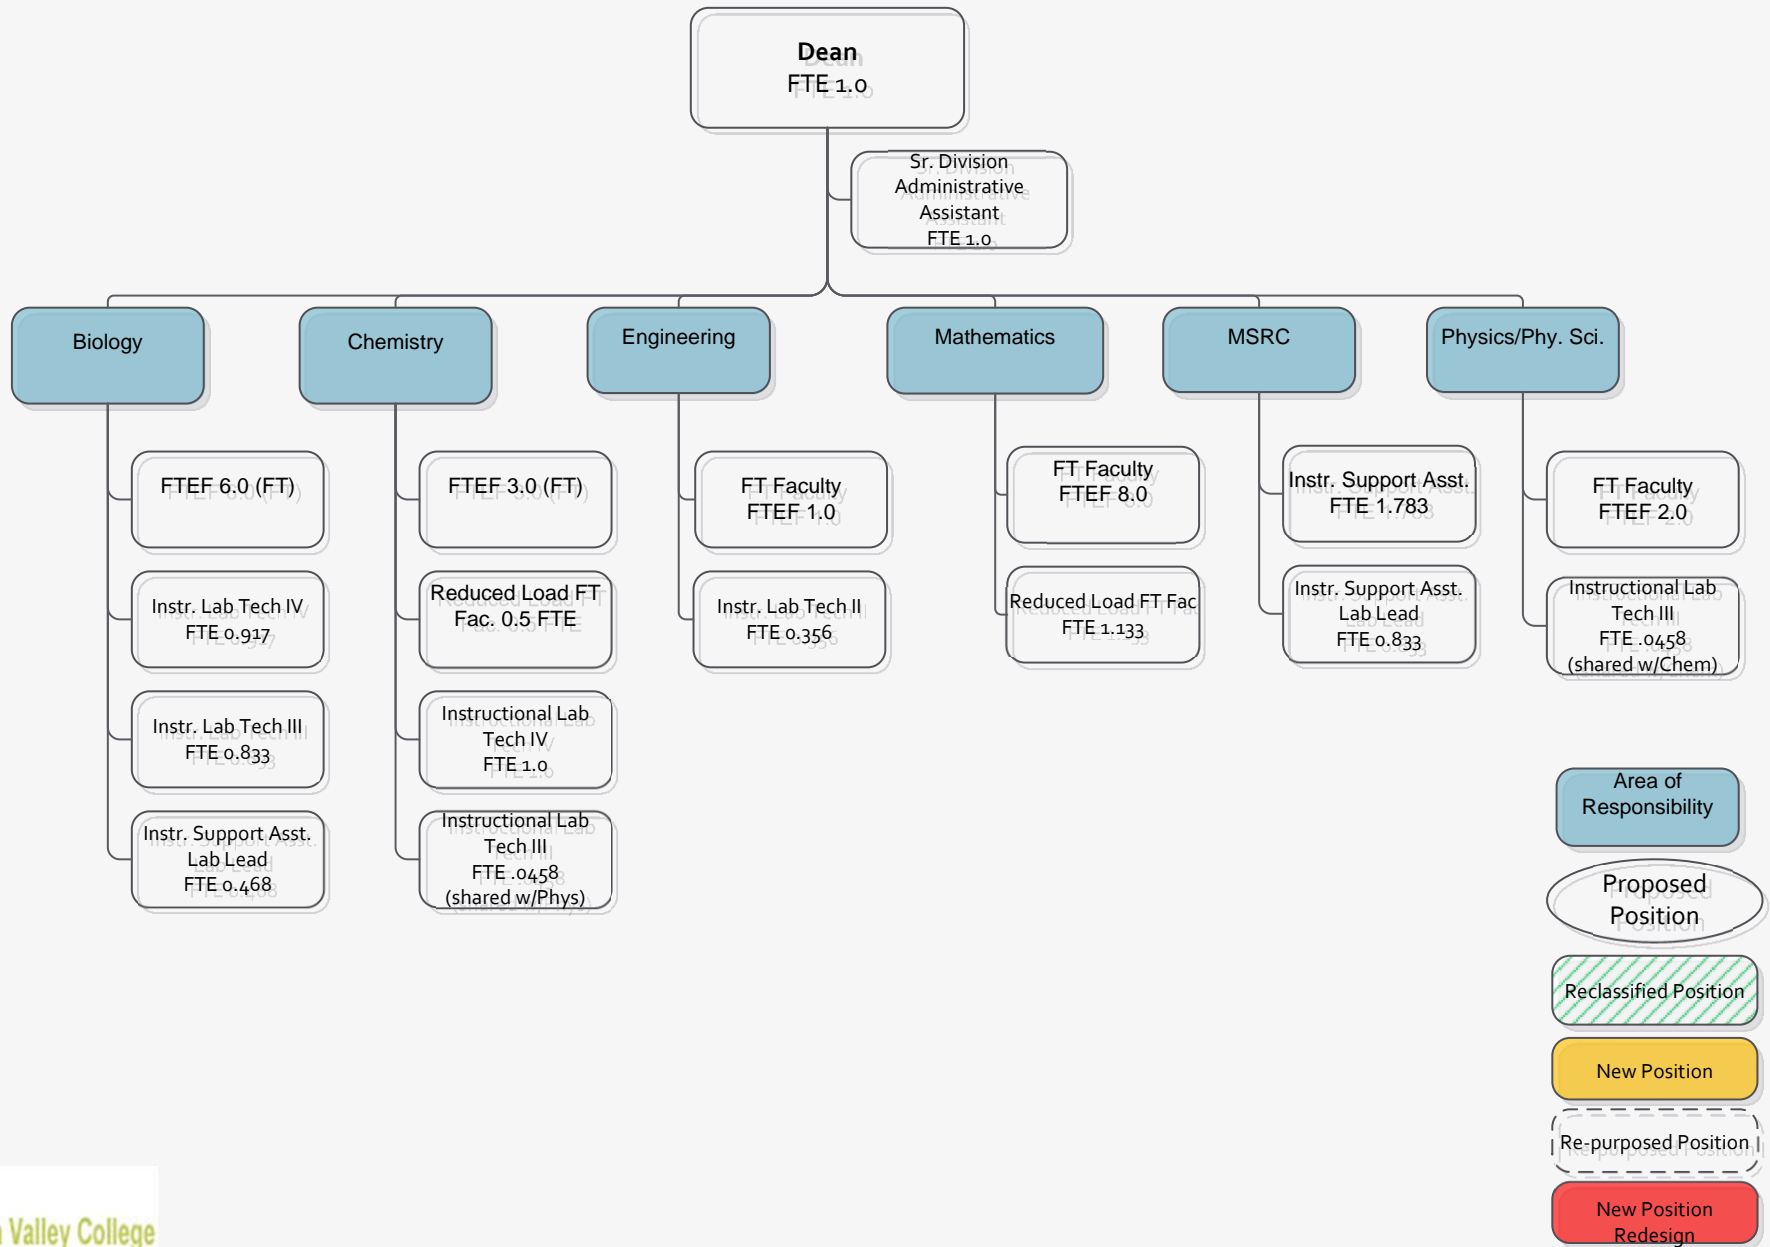

Evergreen Valley College Organizational Chart

Academic Affairs

- Area of Responsibility
- Proposed Position
- Reclassified Position
- New Position
- Re-purposed Position
- New Position Redesign

Language Arts

Library & Learning Resource Center

- Area of Responsibility
- Proposed Position
- Reclassified Position
- New Position
- Re-purposed Position
- New Position Redesign

Math, Science & Engineering

Business and Workforce Development

- Area of Responsibility
- Proposed Position
- Reclassified Position
- New Position
- Re-purposed Position
- New Position Redesign

Nursing & Allied Health

- Area of Responsibility
- Proposed Position
- Reclassified Position
- New Position
- Re-purposed Position
- New Position Redesign

- Area of Responsibility
- Proposed Position
- Reclassified Position
- New Position
- Re-purposed Position
- New Position Redesign

Administrative Services

- Area of Responsibility
- Proposed Position
- Reclassified Position
- New Position
- Re-purposed Position
- New Position Redesign