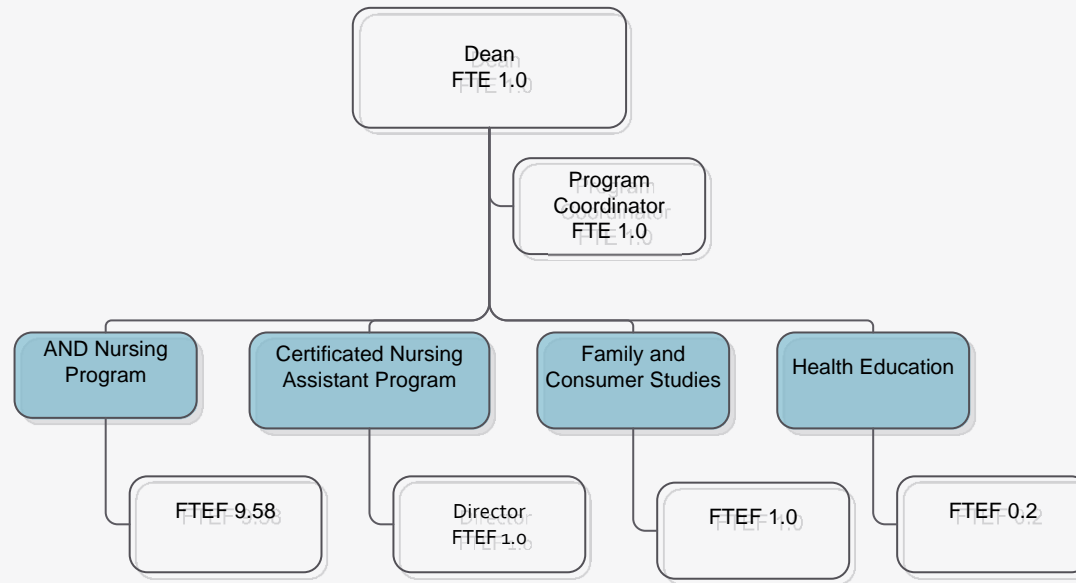

Evergreen Valley College Organizational Chart

Academic Affairs

- Area of Responsibility
- Proposed Position
- Reclassified Position
- New Position
- Re-purposed Position
- New Position Redesign

Language Arts

Library & Learning Resource Center

- Area of Responsibility
- Proposed Position
- Reclassified Position
- New Position
- Re-purposed Position
- New Position Redesign

Math, Science & Engineering

Business and Workforce Development

- Area of Responsibility
- Proposed Position
- Reclassified Position
- New Position
- Re-purposed Position
- New Position Redesign

Nursing & Allied Health

- Area of Responsibility
- Proposed Position
- Reclassified Position
- New Position
- Re-purposed Position
- New Position Redesign