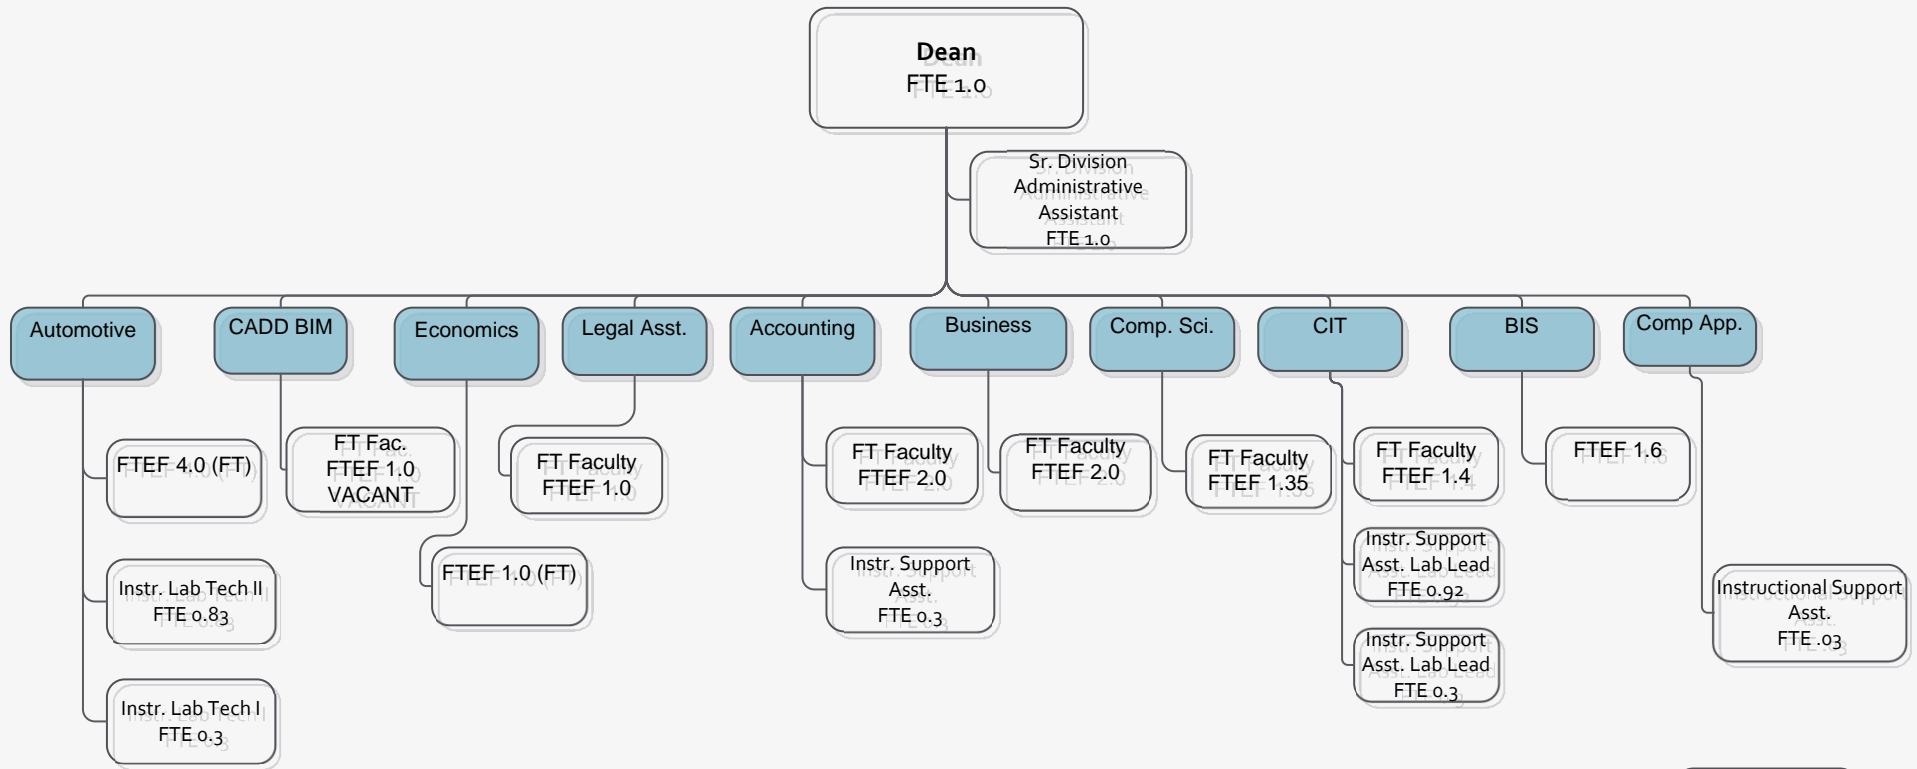

Evergreen Valley College Organizational Chart

Academic Affairs

- Area of Responsibility
- Proposed Position
- Reclassified Position
- New Position
- Re-purposed Position
- New Position Redesign

Language Arts

Library & Learning Resource Center

- Area of Responsibility
- Proposed Position
- Reclassified Position
- New Position
- Re-purposed Position
- New Position Redesign

Math, Science & Engineering

Business and Workforce Development

- Area of Responsibility
- Proposed Position
- Reclassified Position
- New Position
- Re-purposed Position
- New Position Redesign

Nursing & Allied Health

- Area of Responsibility
- Proposed Position
- Reclassified Position
- New Position
- Re-purposed Position
- New Position Redesign

- Area of Responsibility
- Proposed Position
- Reclassified Position
- New Position
- Re-purposed Position
- New Position Redesign

Administrative Services

- Area of Responsibility
- Proposed Position
- Reclassified Position
- New Position
- Re-purposed Position
- New Position Redesign