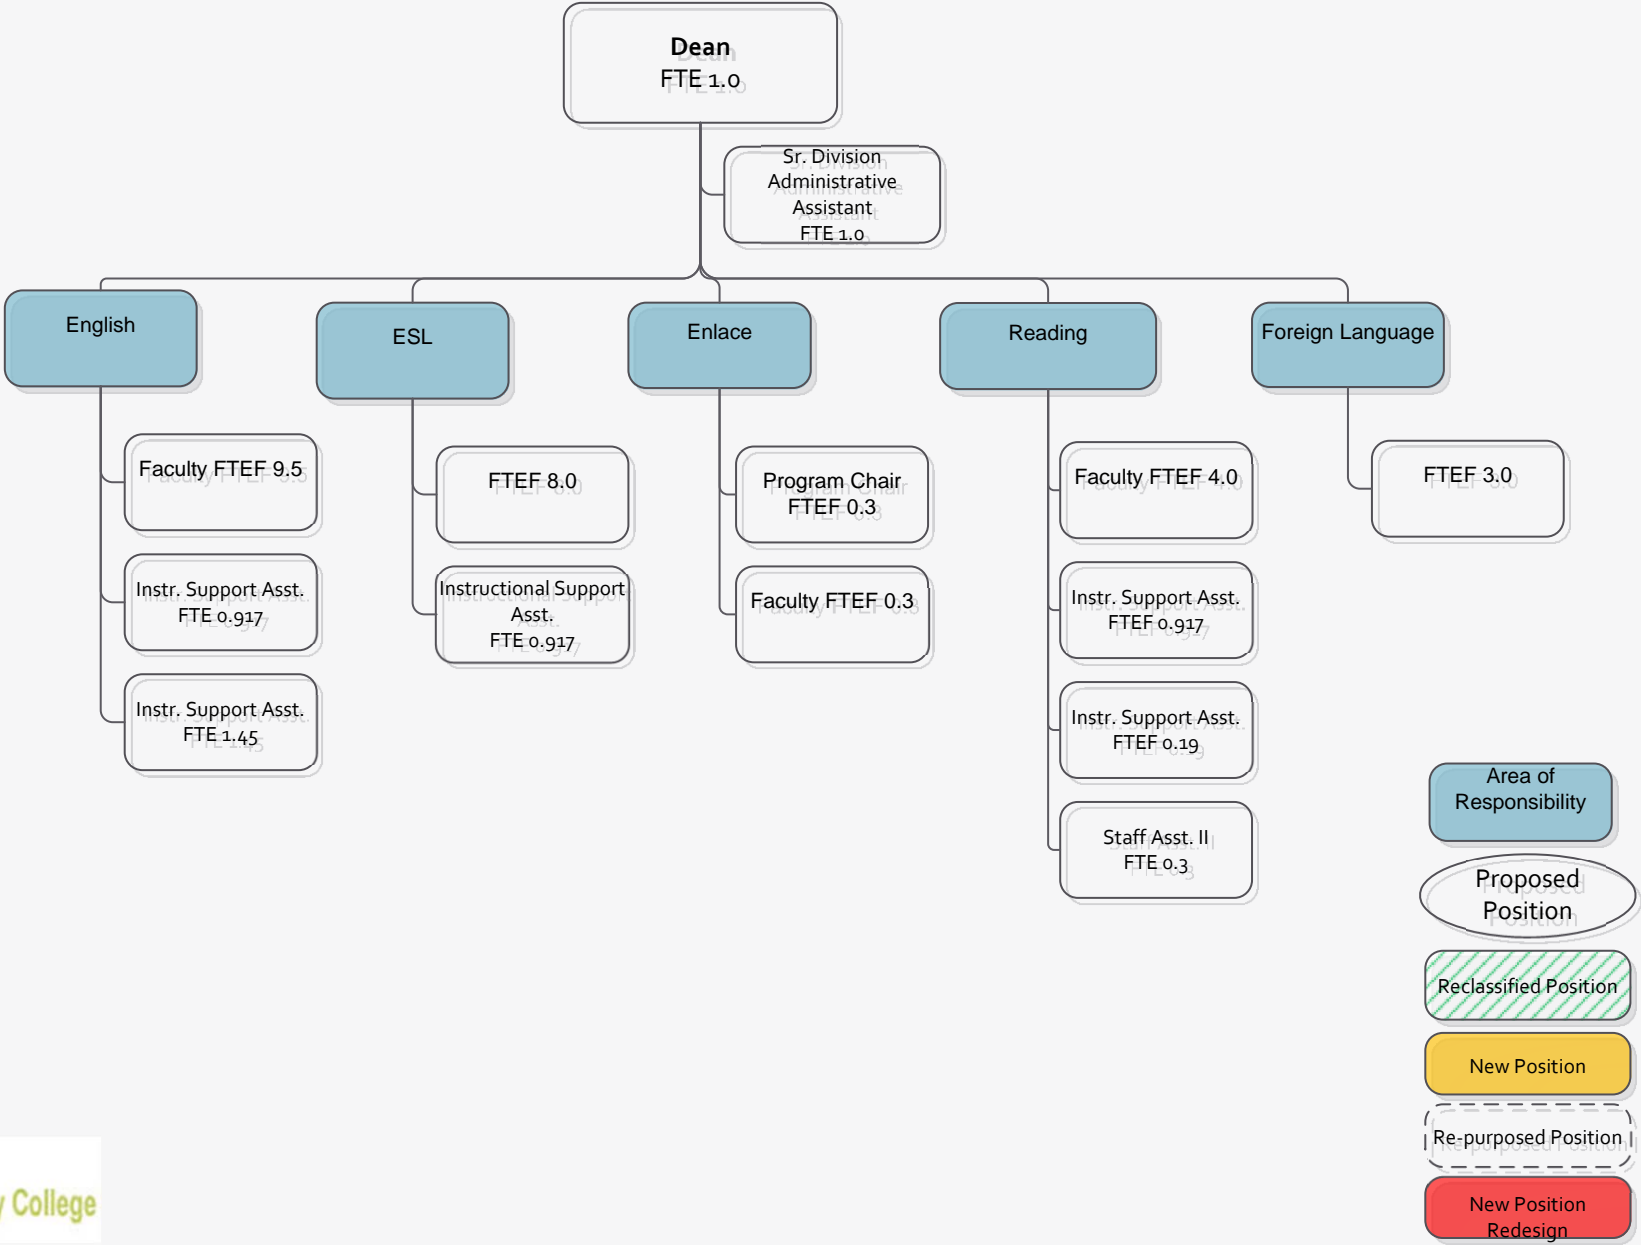

Evergreen Valley College Organizational Chart

Academic Affairs

- Area of Responsibility
- Proposed Position
- Reclassified Position
- New Position
- Re-purposed Position
- New Position Redesign

Language Arts

Library & Learning Resource Center

- Area of Responsibility
- Proposed Position
- Reclassified Position
- New Position
- Re-purposed Position
- New Position Redesign

Math, Science & Engineering

Business and Workforce Development

- Area of Responsibility
- Proposed Position
- Reclassified Position
- New Position
- Re-purposed Position
- New Position Redesign

Nursing & Allied Health

- Area of Responsibility
- Proposed Position
- Reclassified Position
- New Position
- Re-purposed Position
- New Position Redesign

Student Affairs

- Area of Responsibility
- Proposed Position
- Reclassified Position
- New Position
- Re-purposed Position
- New Position Redesign

Student Success

- Area of Responsibility
- Proposed Position
- Reclassified Position
- New Position
- Re-purposed Position
- New Position Redesign