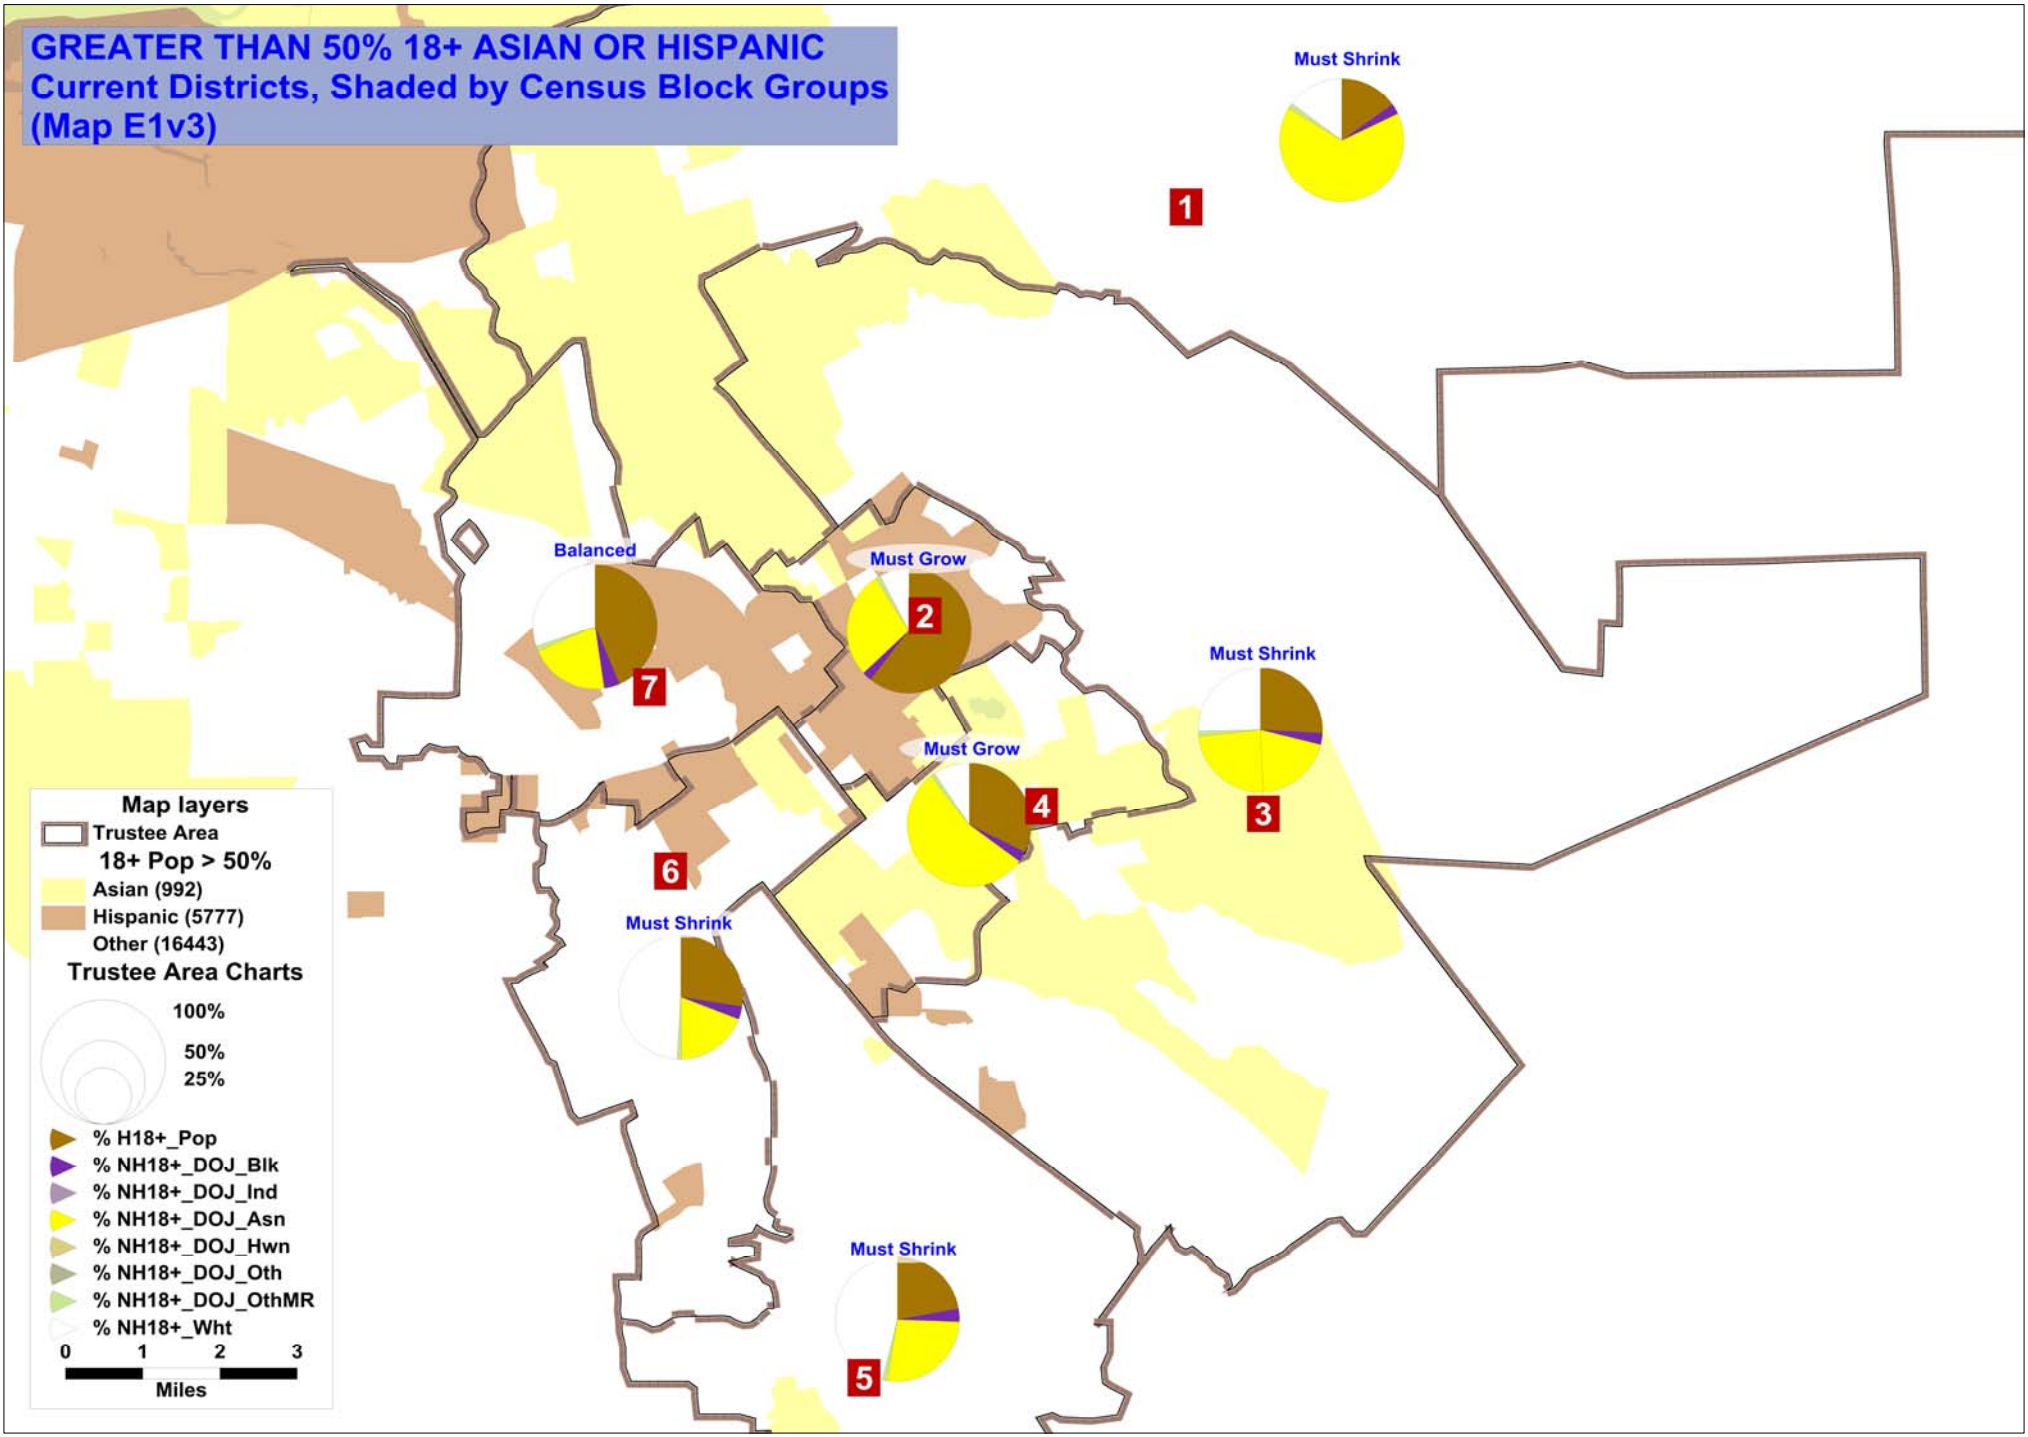

San Jose Evergreen Community College District

Current Boundaries
2010 Census Data

Balanced Districts (by Residents) 119,359

	Residents	%	18+ Residents	%
Total Population	835,511	100%	627,191	75%
White	199,771	24%	169,175	27%
Hispanic	296,073	35%	198,740	32%
Black	25,630	3%	19,693	3%
Asian	298,622	36%	228,452	36%
Other	15,415	2%	11,131	2%

CURRENT DISTRICTS

Balanced Districts = 119,359 Residents
(Map C1)

Must Shrink

1
121400
2,041
1.71%

Must Shrink

3
131604
12,245
10.26%

Must Grow

2
108078
-11,281
-9.45%

Balanced

7
119673
314
0.26%

Must Shrink

6
124615
5,256
4.4%

Must Grow

4
107341
-12,018
-10.07%

Must Shrink

5
122800
3,441
2.88%

District Legends	
5	-----> Trustee Area
122,800	-----> Current Residents
3,441	-----> Over (under) Balanced Size
2.88%	-----> % Over (under)

Map layers

Trustee Area

GREATER THAN 50% 18+ ASIAN OR HISPANIC
Current Districts, Shaded by Census Block Groups
(Map E1v3)