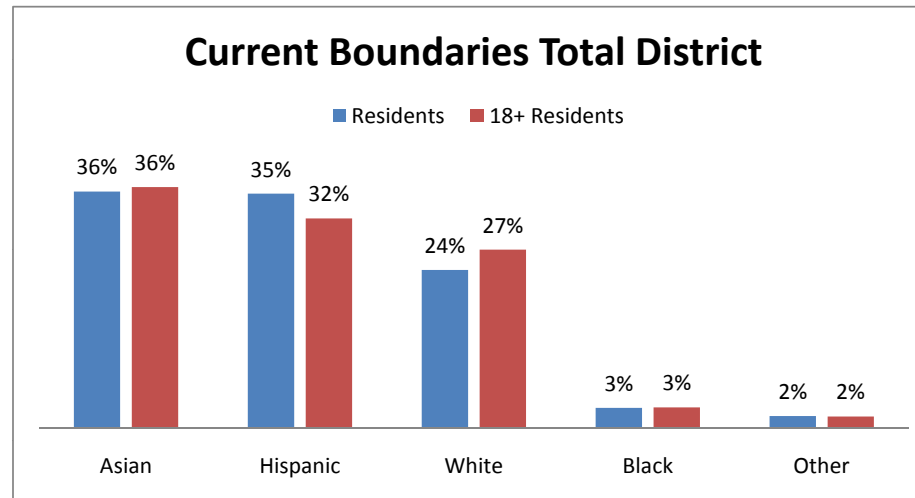

San Jose Evergreen Community College District

Current Boundaries
2010 Census Data

Balanced Districts (by Residents) 119,359

	Residents	%	18+ Residents	%
Total Population	835,511	100%	627,191	75%
White	199,771	24%	169,175	27%
Hispanic	296,073	35%	198,740	32%
Black	25,630	3%	19,693	3%
Asian	298,622	36%	228,452	36%
Other	15,415	2%	11,131	2%

CURRENT DISTRICTS

Balanced Districts = 119,359 Residents
(Map C1)

Must Shrink

1
121400
2,041
1.71%

Must Shrink

3
131604
12,245
10.26%

Must Grow

2
108078
-11,281
-9.45%