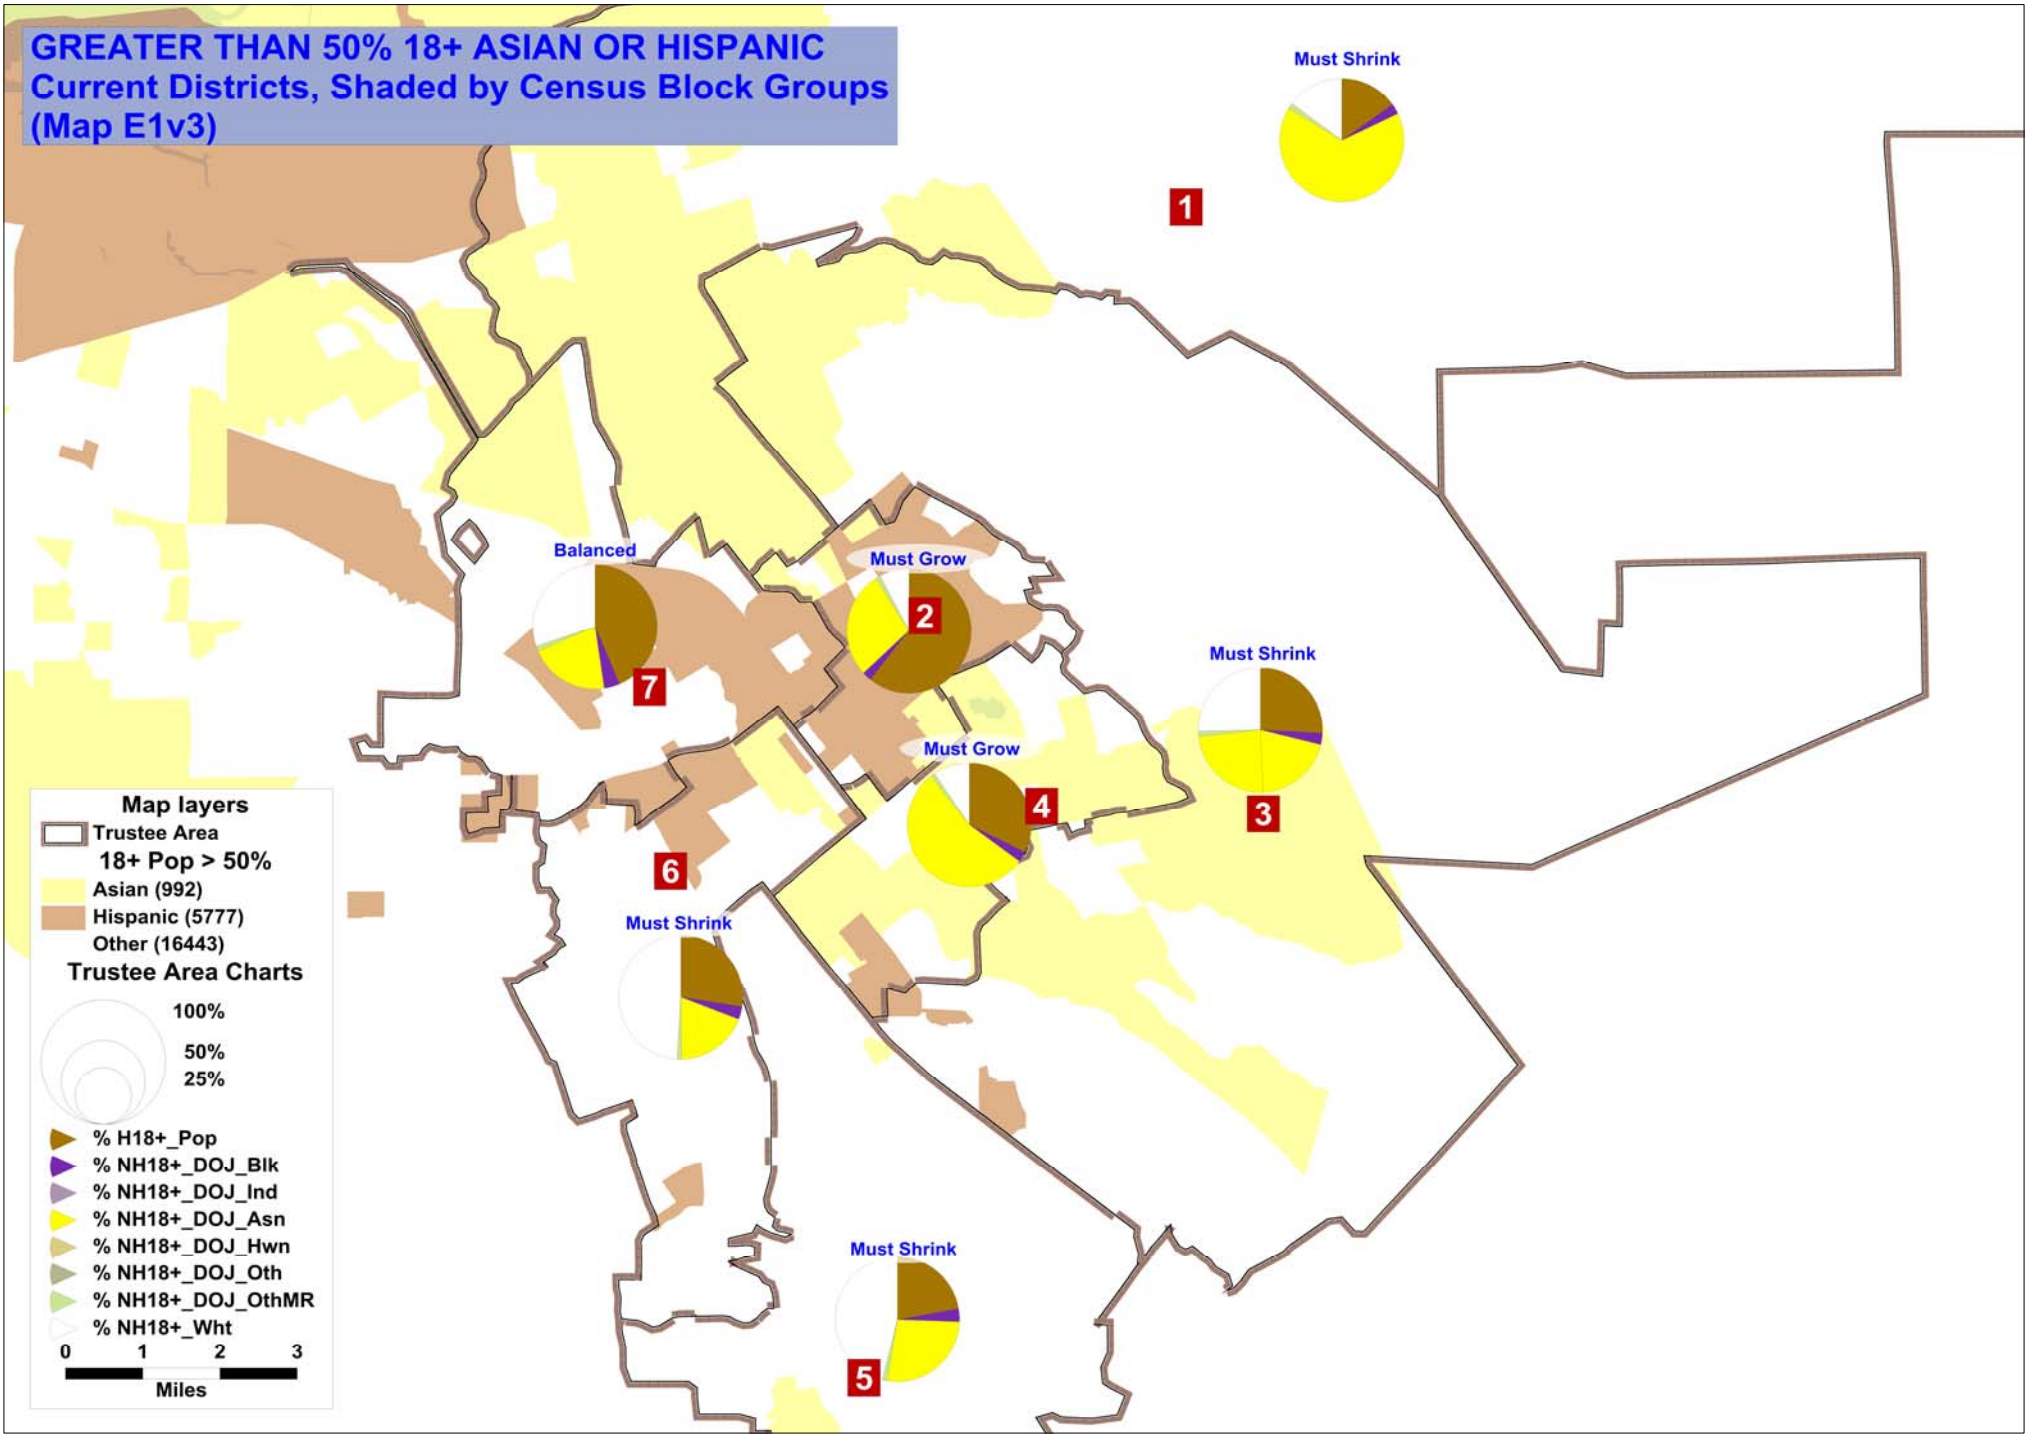

San Jose Evergreen Community College District

Current Boundaries
2010 Census Data

Balanced Districts (by Residents) 119,359

	Residents	%	18+ Residents	%
Total Population	835,511	100%	627,191	75%
White	199,771	24%	169,175	27%
Hispanic	296,073	35%	198,740	32%
Black	25,630	3%	19,693	3%
Asian	298,622	36%	228,452	36%
Other	15,415	2%	11,131	2%

CURRENT DISTRICTS

Balanced Districts = 119,359 Residents
(Map C1)

Must Shrink

1
121400
2,041
1.71%

Must Shrink

3
131604
12,245
10.26%

Must Grow

2
108078
-11,281
-9.45%

District Legends	
5	-----> Trustee Area
122,800	-----> Current Residents
3,441	-----> Over (under) Balanced Size
2.88%	-----> % Over (under)

Map layers

Trustee Area

GREATER THAN 50% 18+ ASIAN OR HISPANIC
Current Districts, Shaded by Census Block Groups
(Map E1v3)

Map layers

- Trustee Area
- 18+ Pop > 50%
- Asian (992)
- Hispanic (5777)
- Other (16443)

Trustee Area Charts

100%
50%
25%

- % H18+_Pop
- % NH18+_DOJ_Blk
- % NH18+_DOJ_Ind
- % NH18+_DOJ_Asn
- % NH18+_DOJ_Hwn
- % NH18+_DOJ_Oth
- % NH18+_DOJ_OthMR
- % NH18+_Wht