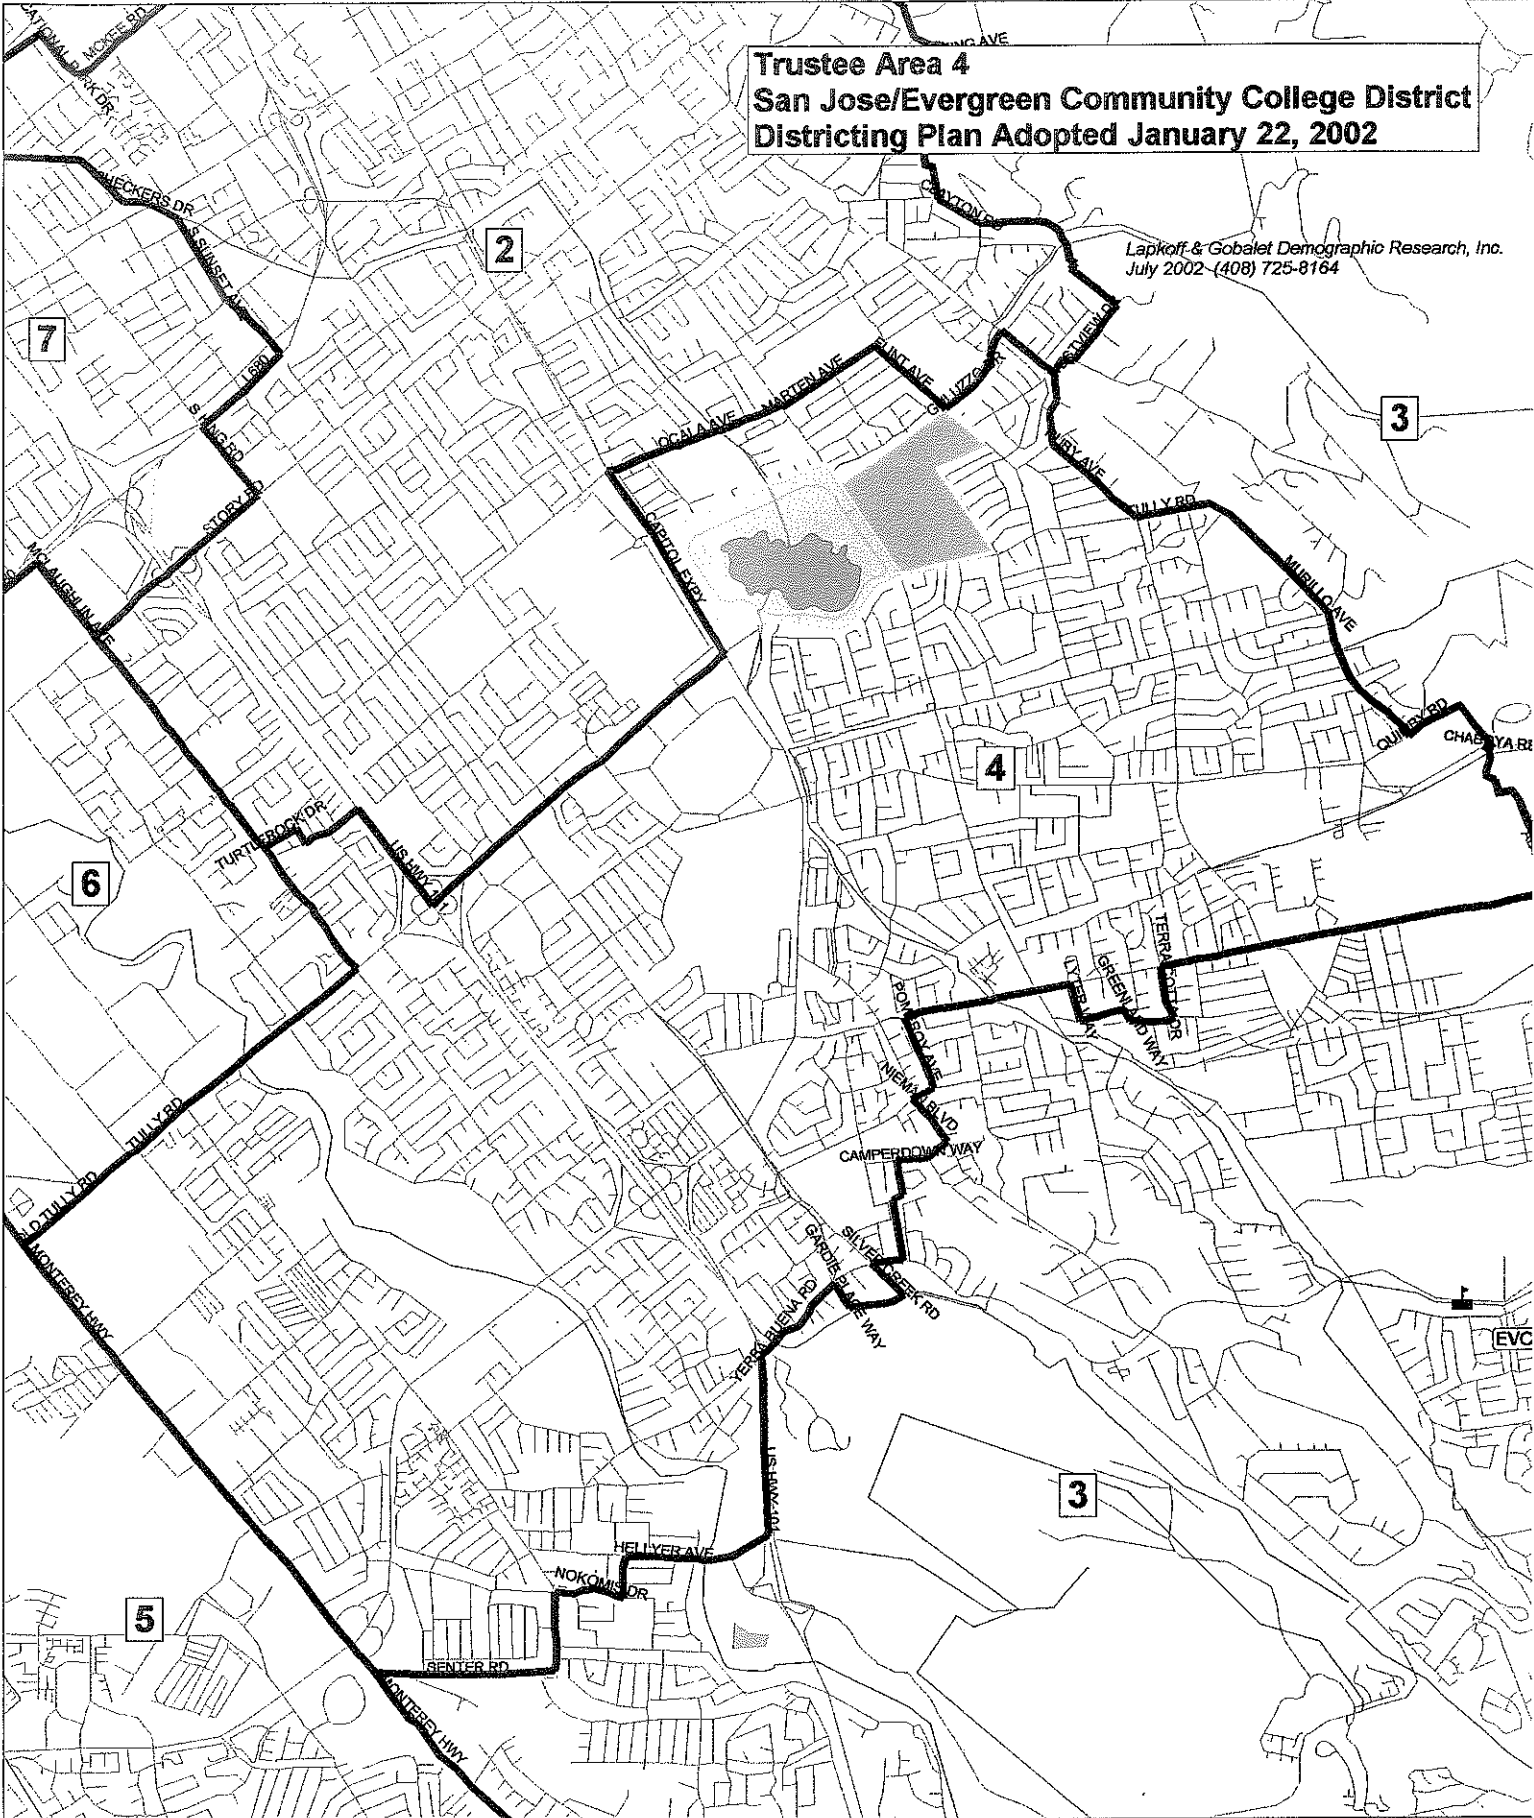

Trustee Area 4
San Jose/Evergreen Community College District
Districting Plan Adopted January 22, 2002

Lapkoff & Gobalet Demographic Research, Inc.
July 2002 - (408) 725-8164