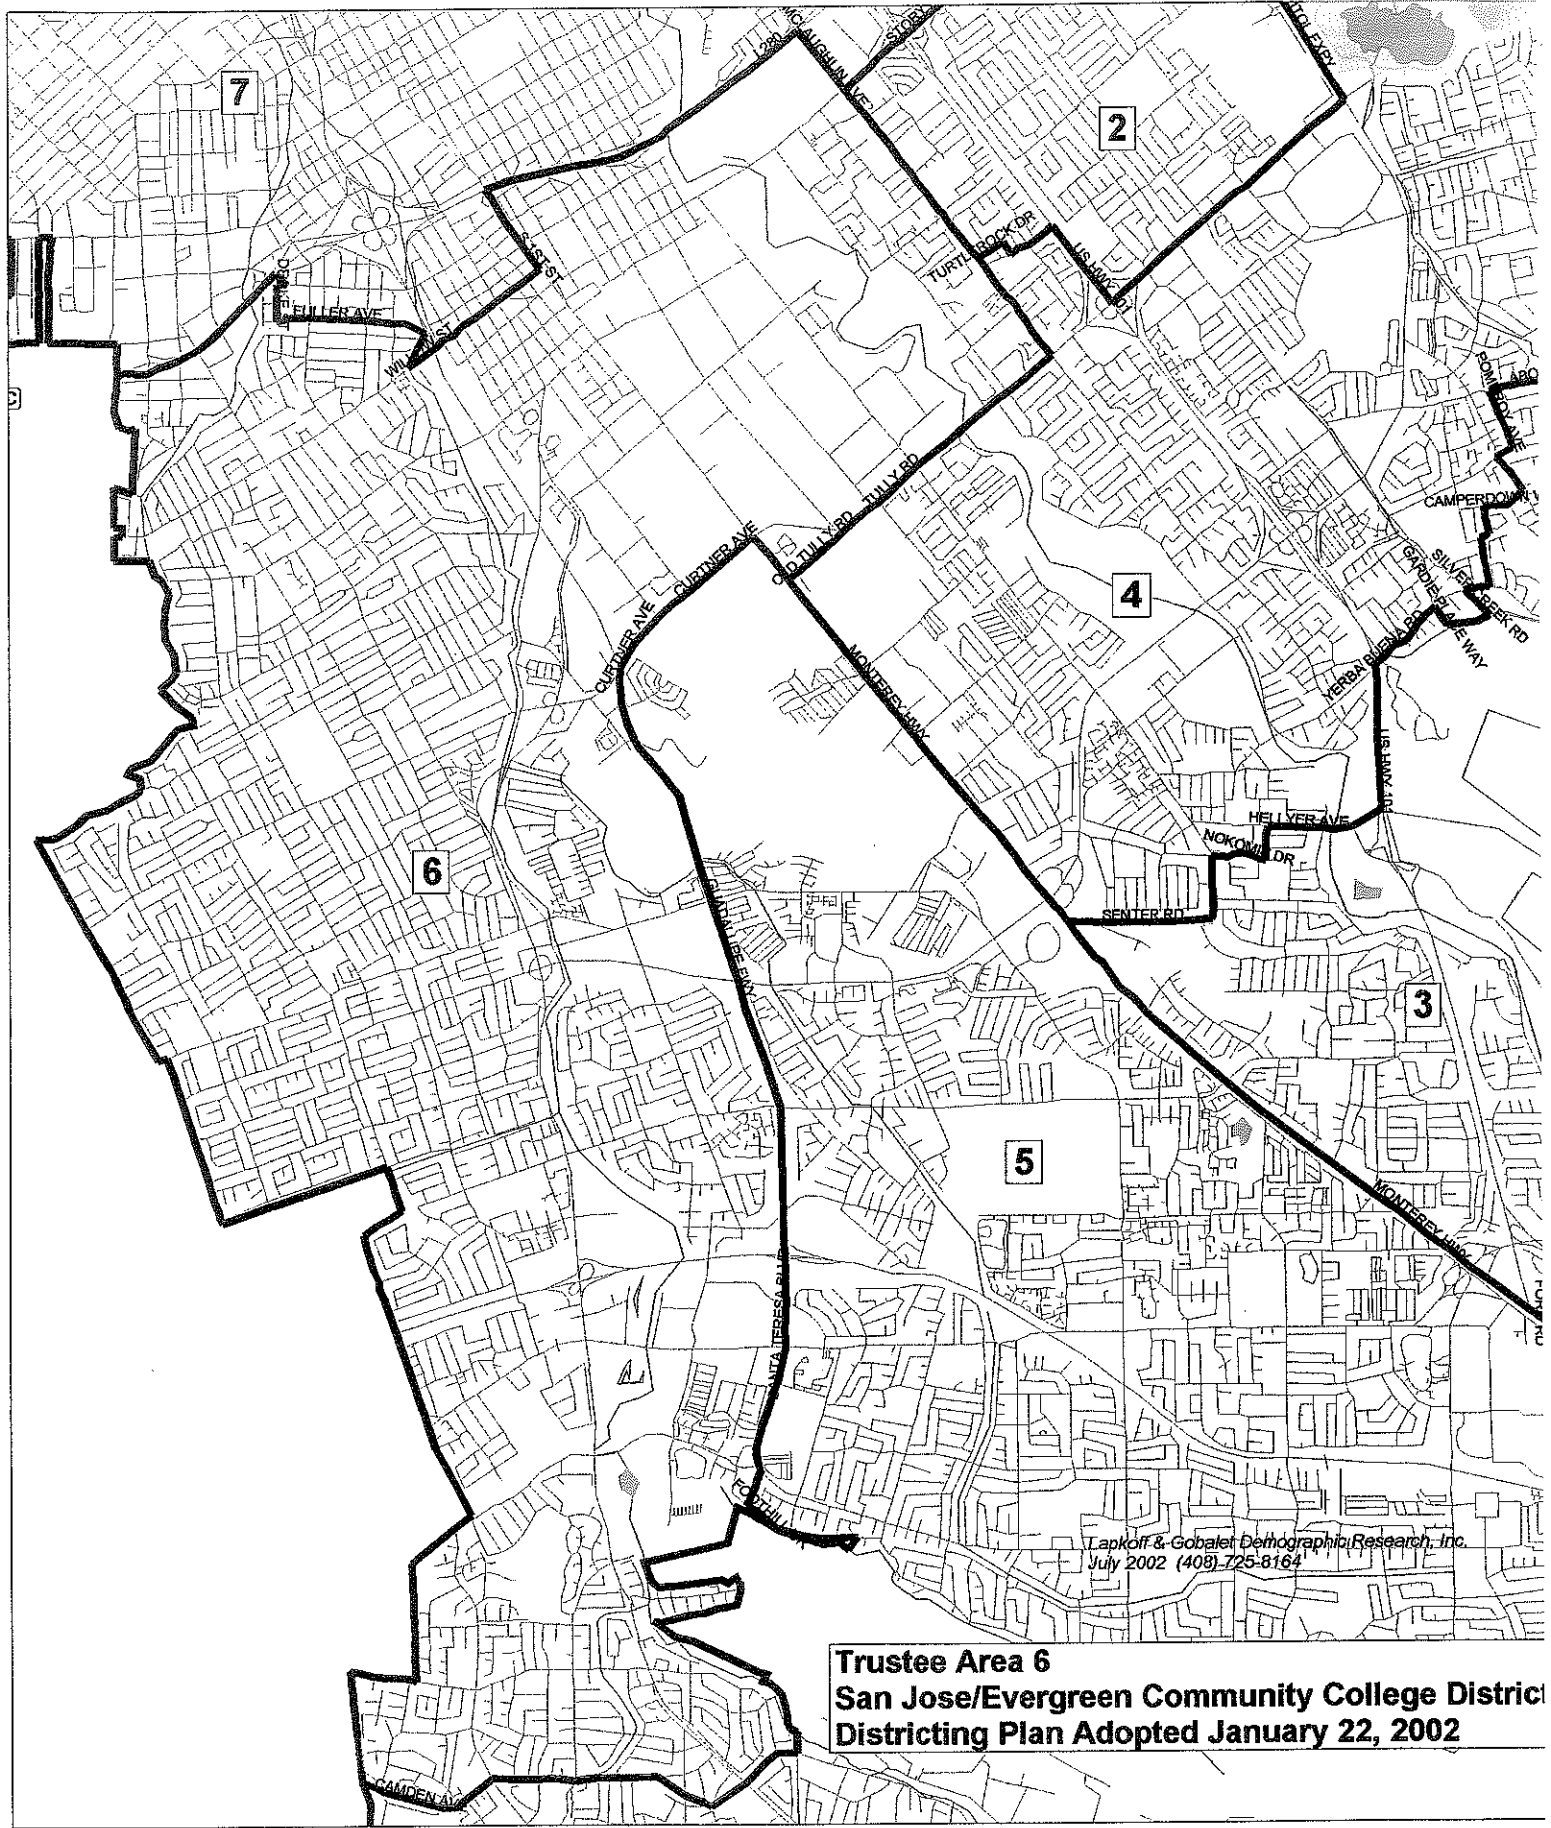

Lapko & Gebalet Demographic Research, Inc.
July 2002 (408) 725-8164

Trustee Area 4
San Jose/Evergreen Community College District
Districting Plan Adopted January 22, 2002

Lapkoff & Gobalet Demographic Research, Inc.
July 2002 - (408) 725-8164

Trustee Area 5
San Jose/Evergreen Community College District
Districting Plan Adopted January 22, 2002

Lapkoft & Gobalet Demographic Research, Inc.
July 2002 (408) 725-8164

Lapoff & Gobalet Demographic Research, Inc.
July 2002 (408) 725-8164