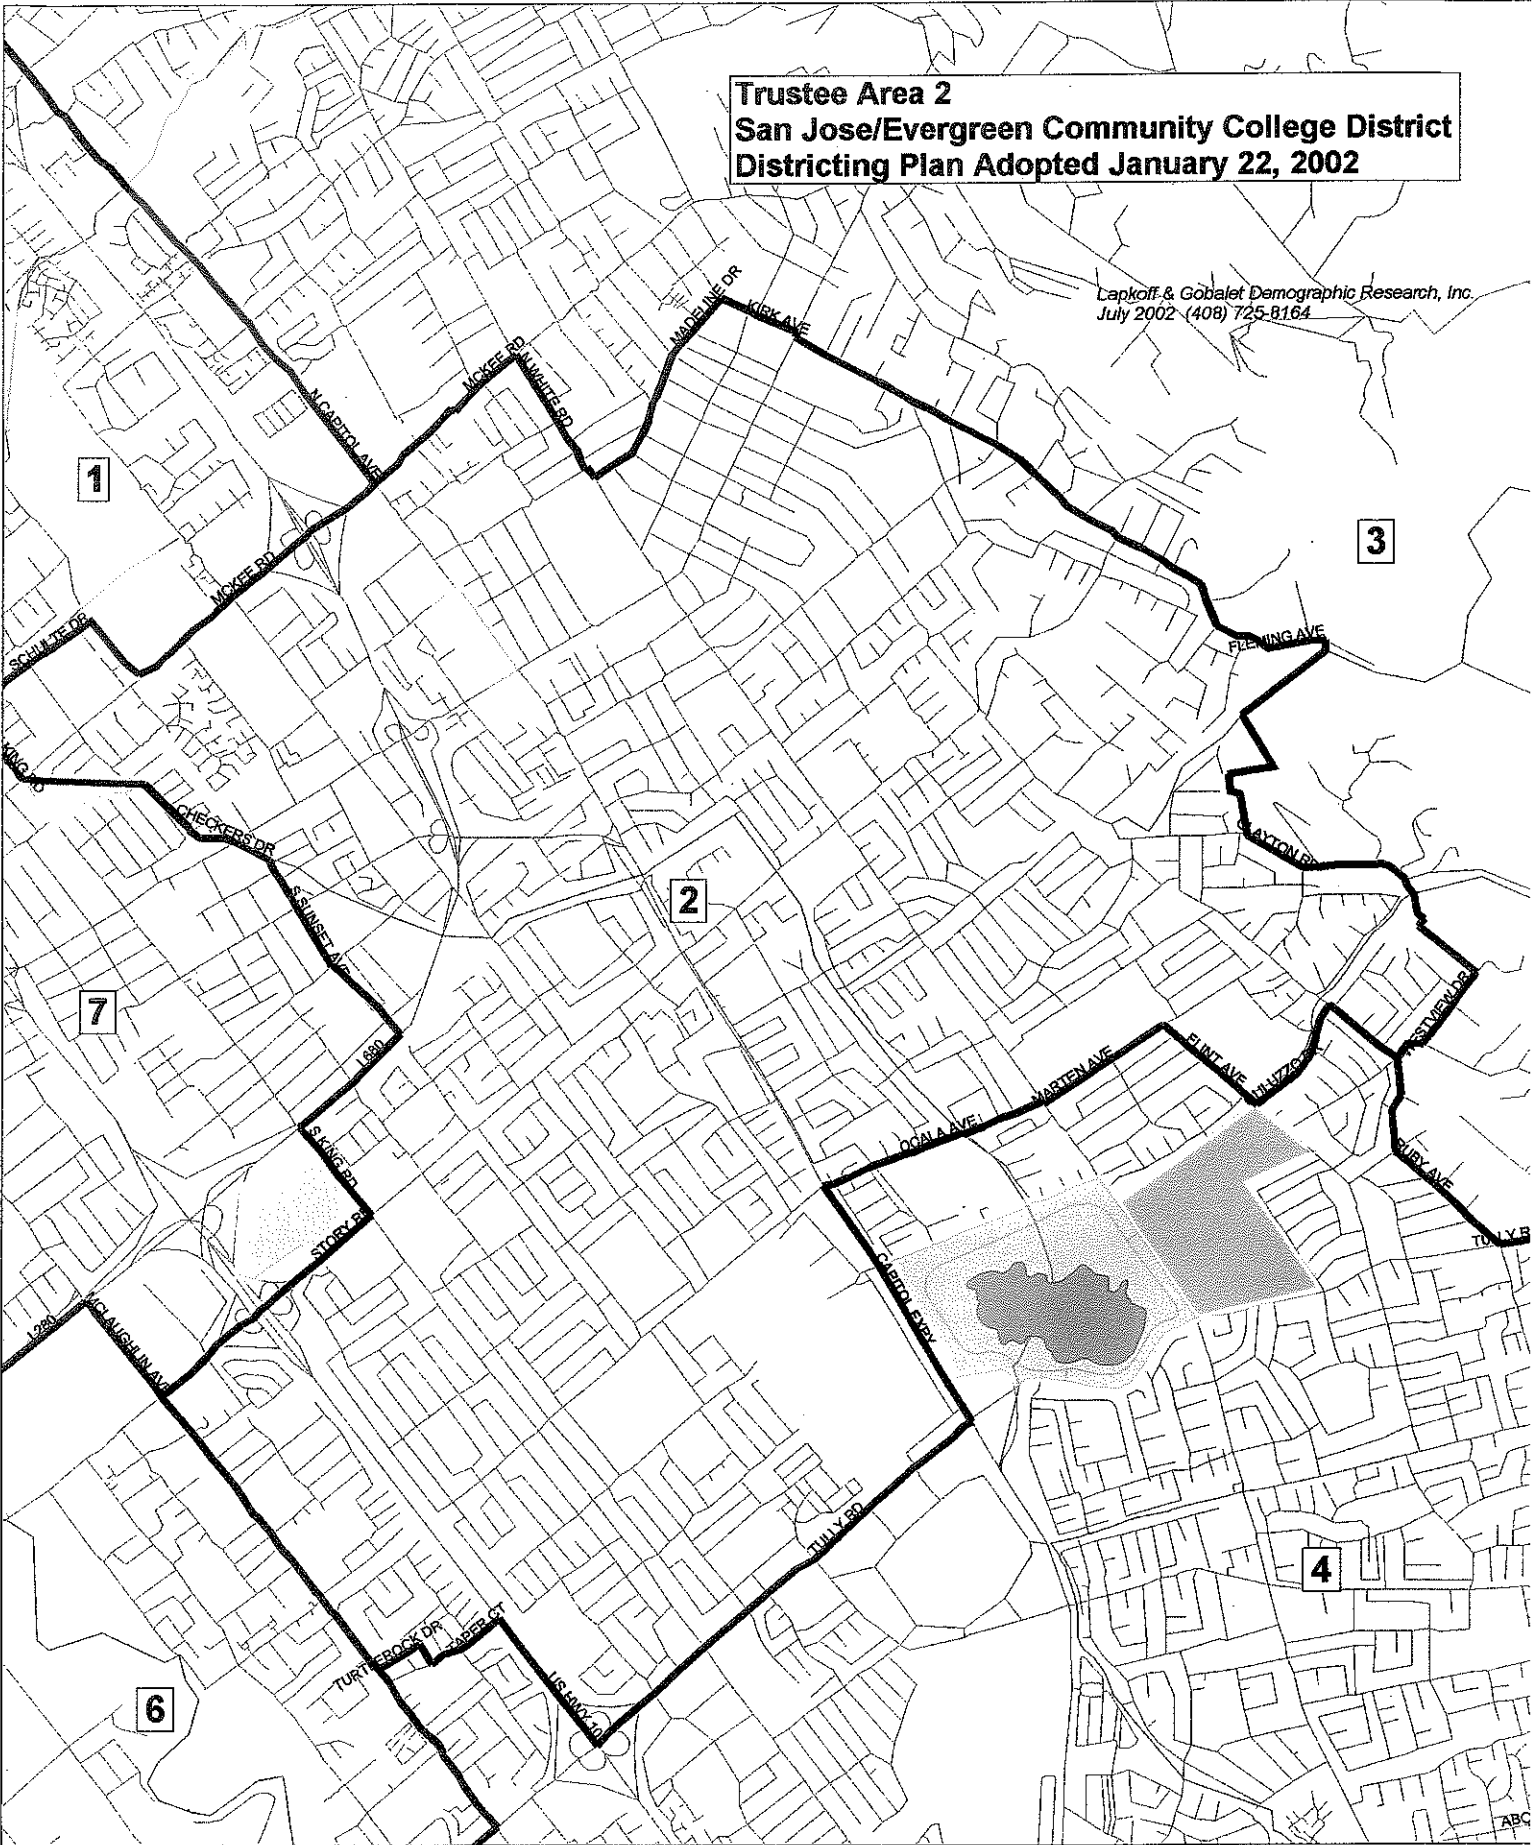

**Trustee Area 1 Overview
 San Jose/Evergreen Community College District
 Districting Plan Adopted January 22, 2002**

Lapkoff & Gabalet Demographic Research, Inc.
 July 2002 (408) 725-8164

**Trustee Area 1 Detail
San Jose/Evergreen Community College District
Districting Plan Adopted January 22, 2002**

Lapkoft & Gobalet Demographic Research, Inc.
July 2002 - (408) 725-8164

**Trustee Area 2
San Jose/Evergreen Community College District
Districting Plan Adopted January 22, 2002**

LapKoff & Gobalet Demographic Research, Inc.
July 2002 (408) 725-8164