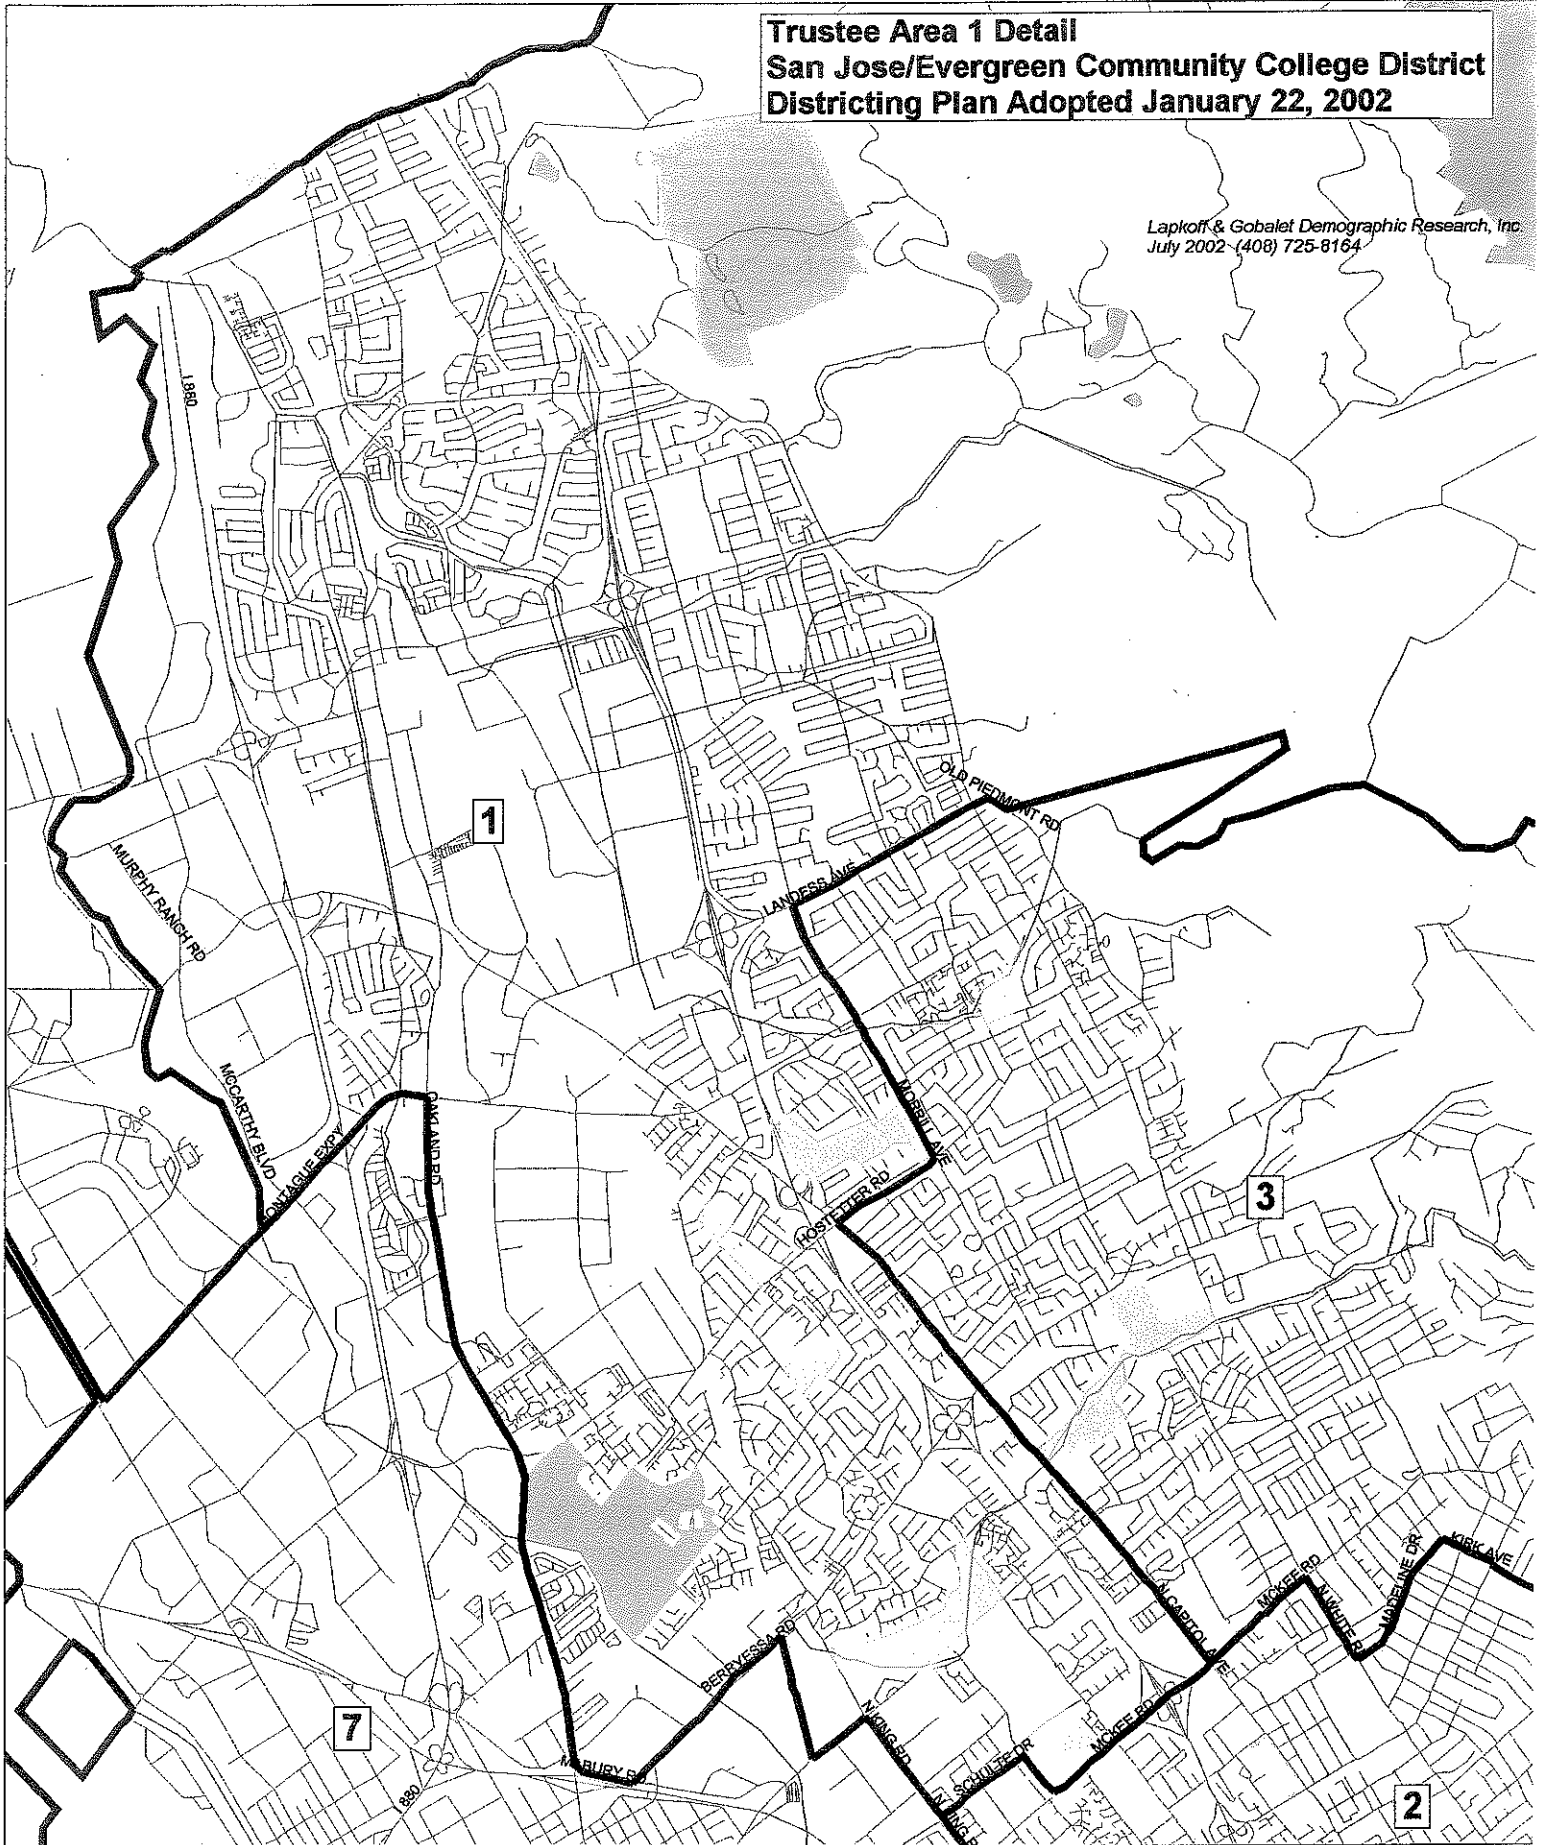

**Trustee Area 1 Overview
 San Jose/Evergreen Community College District
 Districting Plan Adopted January 22, 2002**

Lapkoff & Gabalet Demographic Research, Inc.
 July 2002 (408) 725-8164

**Trustee Area 1 Detail
San Jose/Evergreen Community College District
Districting Plan Adopted January 22, 2002**

Lapkoft & Gobalet Demographic Research, Inc.
July 2002 - (408) 725-8164

**Trustee Area 2
San Jose/Evergreen Community College District
Districting Plan Adopted January 22, 2002**

LapKoff & Gobalet Demographic Research, Inc.
July 2002 (408) 725-8164